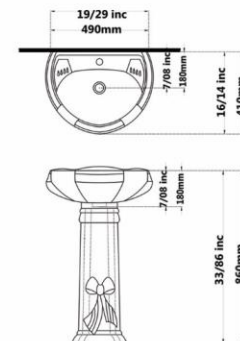

**ATAROD Washbasin
With Full Pedestal**

Code :ATO206 Size:470X555

**ATAROD Washbasin
With Full Pedestal**

Code :ATO203 Size:420X480

**ATAROD Washbasin
With Full Pedestal**

Code :ATO229 Size:35X40

**ATAROD Washbasin
With Full Pedestal**

Code :ZHO209 Size:510X630

**ZOHREH Washbasin
With Full Pedestal**

Code :ZHO205 Size:450X530

**ZOHREH Washbasin
With Full Pedestal**

Code :ZHO202 Size:380X445

**ZOHREH Washbasin
With Full Pedestal**

Code :ZLO208 Size:530X630

**ZOHAL Washbasin
With Full Pedestal**

Code :ZLO206 Size:470X560

**ZOHAL Washbasin
With Full Pedestal**

Code :ZLO203 Size:400X485

**ZOHAL Washbasin
With Full Pedestal**

Code :PLO210 Size:510X630

**PLUTO Washbasin
With Full Pedestal**

Code :PLO206 Size:470X550

**PLUTO Washbasin
With Full Pedestal**

Code :PLO220 Size:410X490

**PLUTO Washbasin
With Full Pedestal**

Gatria

Code :AYO107 Size:490X610

**AY Washbasin
With Full Pedestal**

Code :AYO204 Size:450X510