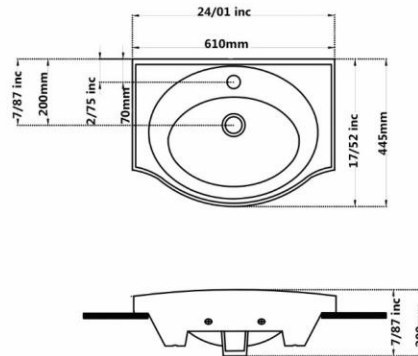

Code :SAYA8061 Size:370X500

**PORIMA Washbasin
For Infirm People
Rectangle**

Code :POO207 Size:560X600

Gatria

JUPITER Sink
Jupiter 60

Code : JPO808 Size:445X610

YUREK Sink
Yurek 60

Code : URO807 Size:450X610
Code : URO804 Size:400X510
Code : URO825 Size:355X450

Gatria

**AY Wall Hung Washbasin
With Half Pedestal**

Code :AYO107 Size:490X610

Code :AYO204 Size:450X510

Code :AYO225 Size:350X450

Code :AYO218 Size:290X390

**GATRIA Wall Hung Washbasin
With Half Pedestal
Large & Small**