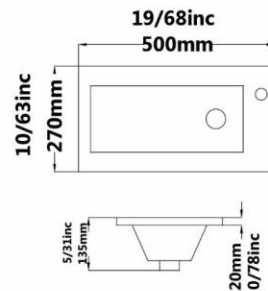

Soft Close Seat Cover

Two-Stroke Mechanism

Siphon Output Diameter **100 mm**

Code :AUO501 Size:390X625

AXE: 125

Gatria

**AY Wash Basin
Corner
With Tap Hole**

Code :AYO226 Size:360X360

**ARAMIS Wash Stands
Rectangle
With Tap Hole**

Code :AR7042 Size:270X500

Gatria

HELEN Countertop Basin
Circle
With Tap Hole

Code :HL855 Size:440X440

HELEN Countertop Basin
Ellipse
With Tap Hole

Code :HL851 Size:420X530