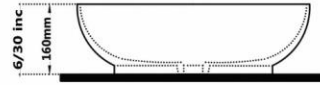

JUPITER Countertop Basin
Ellipse
Without Tap Hole