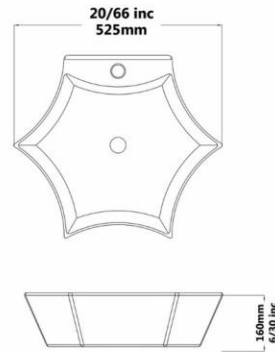

Gatria

Code :JPT851 Size:420X530

JUPITER Countertop Basin
Ellipse
Without Tap Hole

Code :JPT151 Size:420X530

JUPITER Countertop Basin
Ellipse
With Tap Hole

Gatria

Code :GAT855 Size:450X520

**GALAXY Countertop Basin
Circle
Without Tap Hole**

Code :GAT155 Size:450X520

**GALAXY Countertop Basin
Circle
With Tap Hole**

Gatria

Code :LNT8571 Size:525X525

SELENA Countertop Basin

Hexagonal

Without Tap Hole

Code :LNT1571 Size:525X525

SELENA Countertop Basin

Hexagonal

With Tap Hole

Code :LNT8671 Size:525X525

SELENA Countertop Basin

Hexagonal

With Tap Hole

Gatria