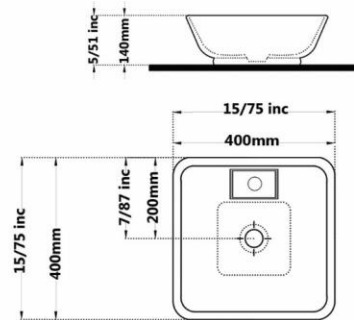

Code :JPT155 Size:440X440

JUPITER Countertop Basin
Circle
With Tap Hole
Built in

Gatria

Code :ART855 Size:440X440

**ARSITA Countertop Basin
Circle
Without Tap Hole**

Code :ART155 Size:440X440

**ARSITA Countertop Basin
Circle
With Tap Hole**

Gatria

Code :STT853 Size:400X400

SATRON Countertop Basin
Square
Without Tap Hole

Code :STT153 Size:400X400

SATRON Countertop Basin
Square
With Tap Hole

Code :SR853 Size:400X400

SARINA Countertop Basin
Square
With Tap Hole

Gatria

Code :JPT851 Size:420X530

JUPITER Countertop Basin
Ellipse
Without Tap Hole

Code :JPT151 Size:420X530

JUPITER Countertop Basin
Ellipse
With Tap Hole

Gatria

Code :GAT855 Size:450X520

**GALAXY Countertop Basin
Circle
Without Tap Hole**