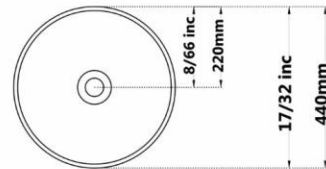

Gatria

Code :GYB855 Size:450X450

GITA Countertop Basin
Circle
With Tap Hole

Code :DOT1551 Size:440X440

DORSA Countertop Basin
Circle
Without Tap Hole

Gatria

Code :JPB855 Size:440X440

JUPITER Countertop Basin
Circle
Without Tap Hole
Built in