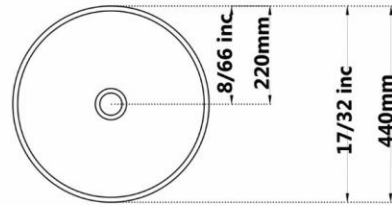

Code :JPT155 Size:440X440

JUPITER Countertop Basin
Circle
With Tap Hole
Built in

Gatria

Code :ART855 Size:440X440

**ARSITA Countertop Basin
Circle
Without Tap Hole**

Code :ART155 Size:440X440

**ARSITA Countertop Basin
Circle
With Tap Hole**