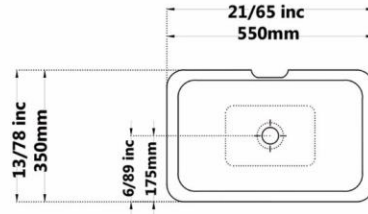

Code :STU852 Size:350X550