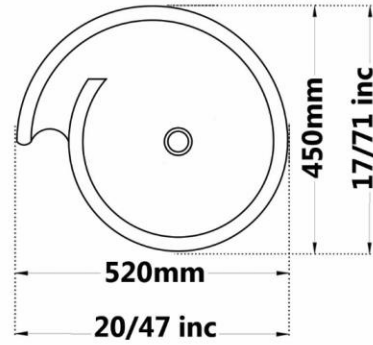

Gatria

Code :JPT851 Size:420X530

JUPITER Countertop Basin
Ellipse
Without Tap Hole

Code :JPT151 Size:420X530

JUPITER Countertop Basin
Ellipse
With Tap Hole

Gatria

Code :GAT855 Size:450X520

**GALAXY Countertop Basin
Circle
Without Tap Hole**

Code :GAT155 Size:450X520

**GALAXY Countertop Basin
Circle
With Tap Hole**

Gatria

Code :LNT8571 Size:525X525

SELENA Countertop Basin

Hexagonal

Without Tap Hole

Code :LNT1571 Size:525X525