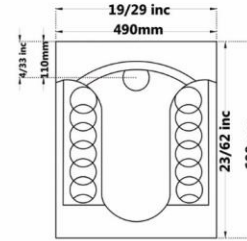

Code :PLO206 Size:470X550

**PLUTO Washbasin
With Full Pedestal**

Code :PLO220 Size:410X490

**PLUTO Washbasin
With Full Pedestal**

Gatria

Code :AYO107 Size:490X610

**AY Washbasin
With Full Pedestal**

Code :AYO204 Size:450X510

Gatria

Code :TTM617 Size:490X600

TITAN Squatting Pan
Marble
Large Ergonomic
Closed Rim

Code :TTM618 Size:425X565

TITAN Squatting Pan
Marble
Small
Closed Rim

Code :TTW615 Size:490X600

TITAN Squatting Pan
 Straited
 Large Ergonomic
 Closed Rim

Code :TTW618 Size:425X565

TITAN Squatting Pan
 Straited
 Small
 Closed Rim

Gatria

Code :TTL617 Size:490X600

TITAN Squatting Pan
Olympic
Large Ergonomic
Closed Rim

Code :TTL618 Size:425X565

TITAN Squatting Pan
Olympic
Small
Closed Rim

Code :ORO619 Size:420X540

URANUS Squatting Pan
Flat Squatting Pan
Open Rim

Code :ORO620 Size:420X540

URANUS Squatting Pan
Deep Squatting Pan
Open Rim

Gatria

Code :ARO616 Size:430X560

ARSITA Squatting Pan

Ergonomic