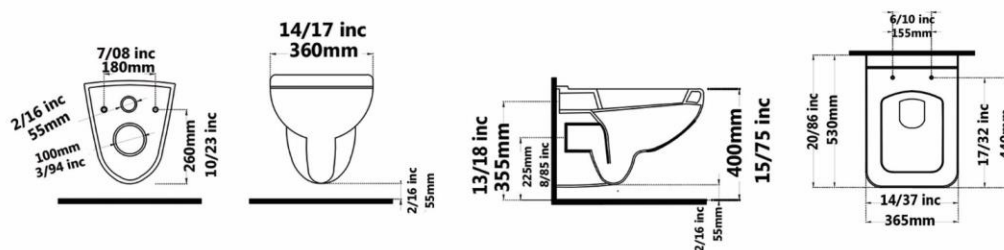

SATRON New Wall Hung With Steel Bidet Pipe Soft Close Seat Cover

Anti Bacterial

Code: SNO101 / Size:370x530