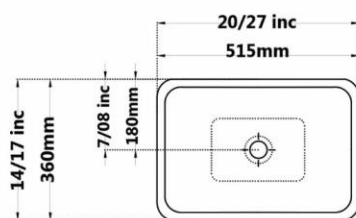

Code :STT152 Size:360X515

SATRON Countertop Basin
Rectangle
With Tap Hole