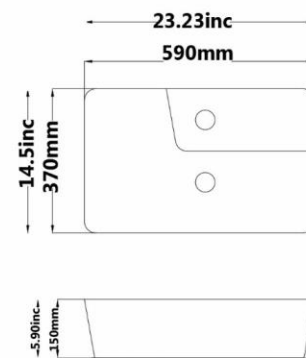

SELENA Countertop Basin

Hexagonal

With Tap Hole

Code :LNT8671 Size:525X525

SELENA Countertop Basin

Hexagonal

With Tap Hole

Gatria

Code :AI7152 Size:360X750

**ARTIN Countertop Basin
Rectangle
With Tap Hole**

Gatria

Code :AMT852 Size:370X590

ARMITA top Counter basin
Rectangle
Built in
With Tap Hole

Code :AMT852 Size:370X590

ARMITA top Counter basin
Rectangle
With Tap Hole