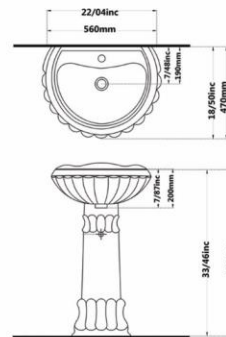

**ATAROD Washbasin
With Full Pedestal**

Code :ATO206 Size:470X555

**ATAROD Washbasin
With Full Pedestal**

Code :ATO203 Size:420X480

**ATAROD Washbasin
With Full Pedestal**

Code :ATO229 Size:35X40

**ATAROD Washbasin
With Full Pedestal**

Code :ZHO209 Size:510X630

**ZOHREH Washbasin
With Full Pedestal**

Code :ZHO205 Size:450X530

**ZOHREH Washbasin
With Full Pedestal**

Code :ZHO202 Size:380X445

**ZOHREH Washbasin
With Full Pedestal**

Code :ZLO208 Size:530X630

**ZOHAL Washbasin
With Full Pedestal**

Code :ZLO206 Size:470X560

**ZOHAL Washbasin
With Full Pedestal**

Code :ZLO203 Size:400X485

**ZOHAL Washbasin
With Full Pedestal**

Code :PLO210 Size:510X630

**PLUTO Washbasin
With Full Pedestal**

Code :PLO206 Size:470X550

**PLUTO Washbasin
With Full Pedestal**

Code :PLO220 Size:410X490

**PLUTO Washbasin
With Full Pedestal**

Gatria

Code :AYO107 Size:490X610

**AY Washbasin
With Full Pedestal**

Code :AYO204 Size:450X510