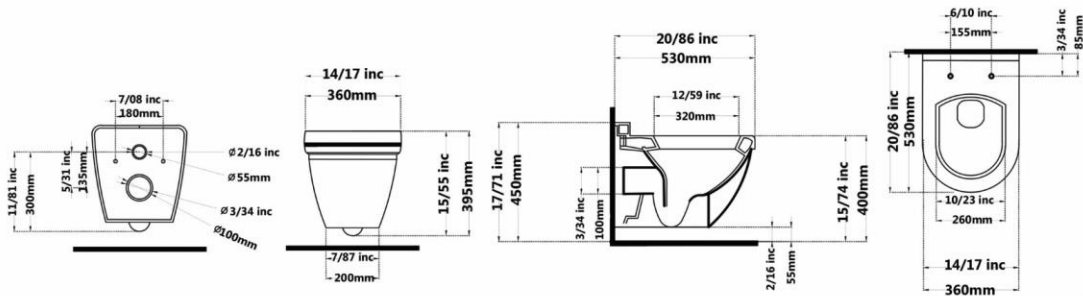

**GATRIA Wall Hung
With Steel Bidet Pipe
Soft Close Seat Cover**

Anti Bacterial

Code: GTO701 / Size:360x650