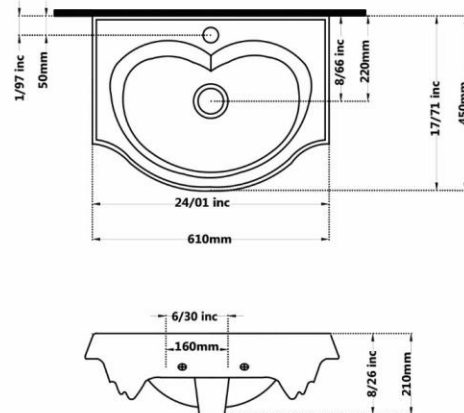

SELENA Countertop Basin

Hexagonal

With Tap Hole

Code :LNT8671 Size:525X525

SELENA Countertop Basin

Hexagonal

With Tap Hole

Gatria

Code :SAYA8061 Size:370X500

**PORIMA Washbasin
For Infirm People
Rectangle**

Code :POO207 Size:560X600

Gatria

JUPITER Sink
Jupiter 60

Code : JPO808 Size:445X610

YUREK Sink
Yurek 60

Code : URO807 Size:450X610
Code : URO804 Size:400X510
Code : URO825 Size:355X450

Gatria

**AY Wall Hung Washbasin
With Half Pedestal**

Code :AYO107 Size:490X610

Code :AYO204 Size:450X510

Code :AYO225 Size:350X450

Code :AYO218 Size:290X390

**GATRIA Wall Hung Washbasin
With Half Pedestal
Large & Small**

Code :GTO207 Size:470X615

Code :GTO206 Size:445X565

Gatria

Code :STO207 Size:460X610

**SATRON Washbasin
With Full Pedestal**

Code :STO206 Size:440X550

**SATRON Washbasin
With Full Pedestal**

Code :ATO210 Size:515X635