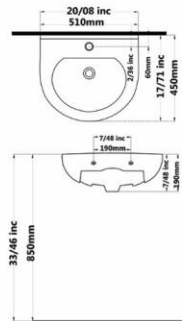

Code :ZHO209 Size:510X630

**ZOHREH Washbasin
With Full Pedestal**

Code :ZHO205 Size:450X530

**ZOHREH Washbasin
With Full Pedestal**

Code :ZHO202 Size:380X445

**ZOHREH Washbasin
With Full Pedestal**

Code :ZLO208 Size:530X630

**ZOHAL Washbasin
With Full Pedestal**

Code :ZLO206 Size:470X560

**ZOHAL Washbasin
With Full Pedestal**

Code :ZLO203 Size:400X485

**ZOHAL Washbasin
With Full Pedestal**

Code :PLO210 Size:510X630

**PLUTO Washbasin
With Full Pedestal**

Code :PLO206 Size:470X550

**PLUTO Washbasin
With Full Pedestal**

Code :PLO220 Size:410X490

**PLUTO Washbasin
With Full Pedestal**

Gatria

Code :AYO107 Size:490X610

**AY Washbasin
With Full Pedestal**

Code :AYO204 Size:450X510

**AY Washbasin
With Full Pedestal**

Code :AYO225 Size:350X450

**AY Washbasin
With Full Pedestal**

ARSITA Squatting Pan
Large Ergonomic
Closed Rim

Code :ARO616 Size:600X600

PORIMA Squatting Pan
Closed Rim

Code :POO617 Size:500X600