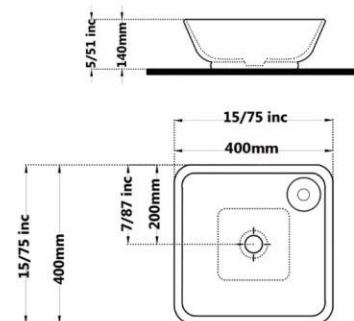

Code :JPT155 Size:440X440

JUPITER Countertop Basin
Circle
With Tap Hole
Built in

Gatria

Code :ART855 Size:440X440

**ARSITA Countertop Basin
Circle
Without Tap Hole**

Code :ART155 Size:440X440

**ARSITA Countertop Basin
Circle
With Tap Hole**

Gatria

Code :STT853 Size:400X400

SATRON Countertop Basin
Square
Without Tap Hole

Code :STT153 Size:400X400

SATRON Countertop Basin
Square
With Tap Hole

Code :SR853 Size:400X400

SARINA Countertop Basin
Square
With Tap Hole

Gatria

Code :JPT851 Size:420X530

JUPITER Countertop Basin
Ellipse
Without Tap Hole

Code :JPT151 Size:420X530

JUPITER Countertop Basin
Ellipse
With Tap Hole

Gatria

Code :GAT855 Size:450X520

**GALAXY Countertop Basin
Circle
Without Tap Hole**