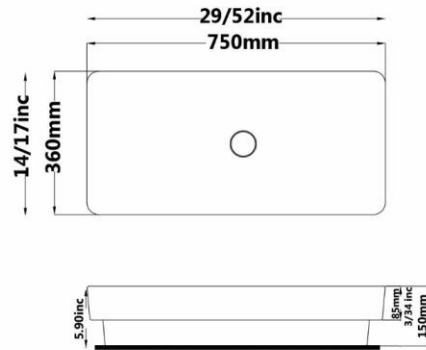

Code :GAT155 Size:450X520

**GALAXY Countertop Basin
Circle
With Tap Hole**

Gatria

Code :LNT8571 Size:525X525

SELENA Countertop Basin

Hexagonal

Without Tap Hole

Code :LNT1571 Size:525X525

SELENA Countertop Basin

Hexagonal

With Tap Hole

Code :LNT8671 Size:525X525

SELENA Countertop Basin

Hexagonal

With Tap Hole

Gatria

SATRON Under Counter Basin
Rectangle

Code :STU852 Size:350X550

JUPITER Under Counter Basin
Ellipse

Code :JPU851 Size:330X550

Gatria

Code :AI7852 Size:360X750

**ARTIN Countertop Basin
Rectangle
Without Tap Hole**

Code :AI7152 Size:360X750

**ARTIN Countertop Basin
Rectangle
With Tap Hole**

Gatria

Code :AMT852 Size:370X590

ARMITA top Counter basin
Rectangle
Built in
With Tap Hole

Code :AMT852 Size:370X590

ARMITA top Counter basin
Rectangle
With Tap Hole