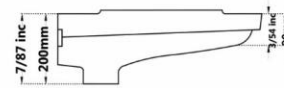

URANUS Squatting Pan
Flat Squatting Pan
Open Rim

Code :ORO620 Size:420X540