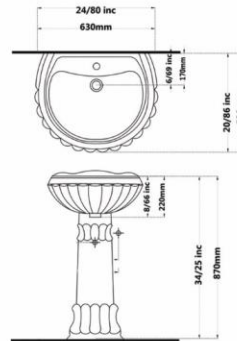

**ATAROD Washbasin
With Full Pedestal**

Code :ATO206 Size:470X555

**ATAROD Washbasin
With Full Pedestal**

Code :ATO203 Size:420X480

**ATAROD Washbasin
With Full Pedestal**

Code :ATO229 Size:35X40

**ATAROD Washbasin
With Full Pedestal**

Code :ZHO209 Size:510X630

**ZOHREH Washbasin
With Full Pedestal**

Code :ZHO205 Size:450X530

**ZOHREH Washbasin
With Full Pedestal**

Code :ZHO202 Size:380X445

**ZOHREH Washbasin
With Full Pedestal**

Code :ZLO208 Size:530X630

**ZOHAL Washbasin
With Full Pedestal**

Code :ZLO206 Size:470X560

**ZOHAL Washbasin
With Full Pedestal**

Code :ZLO203 Size:400X485

**ZOHAL Washbasin
With Full Pedestal**

Code :PLO210 Size:510X630

**PLUTO Washbasin
With Full Pedestal**

Code :PLO206 Size:470X550

**PLUTO Washbasin
With Full Pedestal**

Code :PLO220 Size:410X490

**PLUTO Washbasin
With Full Pedestal**

Gatria

Code :AYO107 Size:490X610

**AY Washbasin
With Full Pedestal**

Code :AYO204 Size:450X510