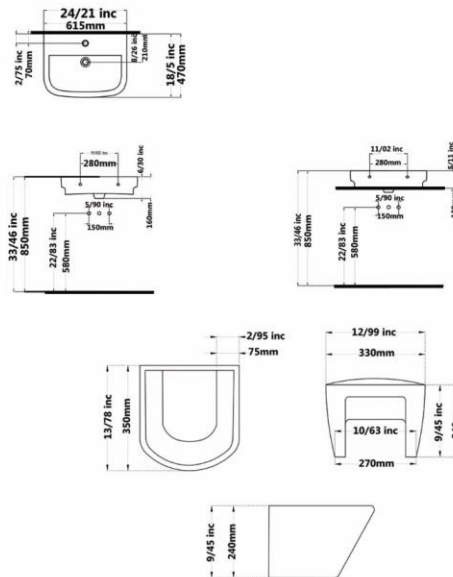

SELENA Countertop Basin

Hexagonal

With Tap Hole

Code :LNT8671 Size:525X525

SELENA Countertop Basin

Hexagonal

With Tap Hole

Gatria

Code :SAYA8061 Size:370X500

**PORIMA Washbasin
For Infirm People
Rectangle**

Code :POO207 Size:560X600

Gatria

JUPITER Sink
Jupiter 60

Code : JPO808 Size:445X610

YUREK Sink
Yurek 60

Code : URO807 Size:450X610
Code : URO804 Size:400X510
Code : URO825 Size:355X450

Gatria

**AY Wall Hung Washbasin
With Half Pedestal**

Code :AYO107 Size:490X610

Code :AYO204 Size:450X510

Code :AYO225 Size:350X450

Code :AYO218 Size:290X390

**GATRIA Wall Hung Washbasin
With Half Pedestal
Large & Small**

Code :GTO207 Size:470X615

Code :GTO206 Size:445X565

Gatria

Code :STO207 Size:460X610

**SATRON Washbasin
With Full Pedestal**

Code :STO206 Size:440X550

**SATRON Washbasin
With Full Pedestal**

Code :ATO210 Size:515X635