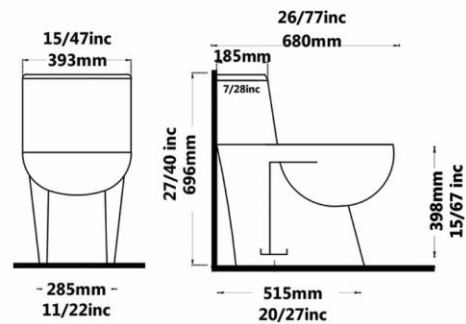

Gatria

SATRON One Piece Closet

With Steel Bidet Pipe

Soft Close Seat Cover

Two-Stroke Mechanism

Siphon Output Diameter **100 mm**

Code :STO501 Size:380X690

AXE: 225