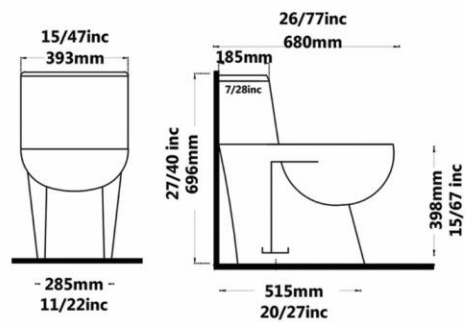

Gatria

JUPITER One Piece Closet

With Steel Bidet Pipe

Soft Close Seat Cover

Two-Stroke Mechanism

Siphon Output Diameter **100 mm**

Code :JPO501Size:390X695

AXE: 225

Gatria

GATRIA One Piece Closet

With Steel Bidet Pipe

Soft Close Seat Cover

Two-Stroke Mechanism

Siphon Output Diameter **100 mm**

Code :GTO501 Size:39X68.5

AXE: 22.5