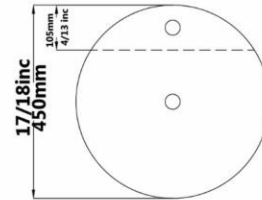

Code :DOT1551 Size:440X440