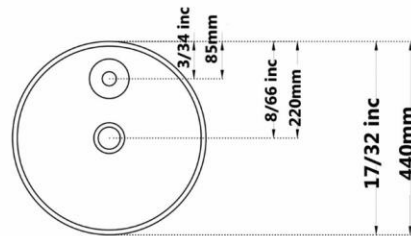

Code :JPT155 Size:440X440

JUPITER Countertop Basin
Circle
With Tap Hole
Built in

Gatria

Code :ART855 Size:440X440

**ARSITA Countertop Basin
Circle
Without Tap Hole**

Code :ART155 Size:440X440

**ARSITA Countertop Basin
Circle
With Tap Hole**