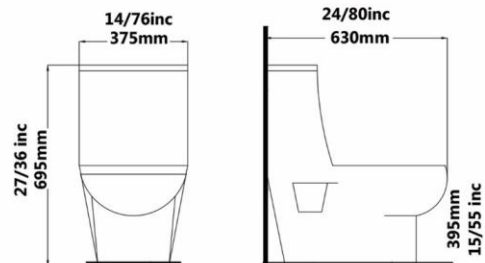

Gatria

GATRIA One Piece Closet

With Steel Bidet Pipe

Soft Close Seat Cover

Two-Stroke Mechanism

Siphon Output Diameter **100 mm**

Code :GTO501 Size:39X68.5

AXE: 22.5

Gatria

GITA One Piece Closet

With Steel Bidet Pipe

Soft Close Seat Cover

Two-Stroke Mechanism

Siphon Output Diameter **100 mm**

Code :GYO501 Size:375X625

AXE: 225