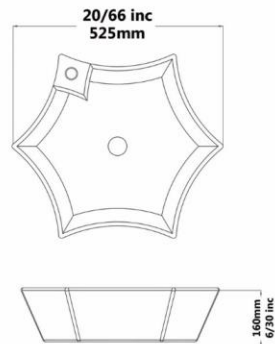

SELENA Countertop Basin

Hexagonal

With Tap Hole

Code :LNT8671 Size:525X525

SELENA Countertop Basin

Hexagonal

With Tap Hole

Gatria