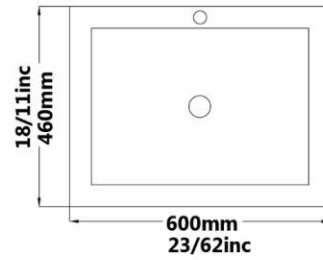

**ARAMIS Wash Stands
Rectangle
With Tap Hole**

Code :AR7042 Size:270X500

Gatria

HELEN Countertop Basin
Circle
With Tap Hole

Code :HL855 Size:440X440

HELEN Countertop Basin
Ellipse
With Tap Hole

Code :HL851 Size:420X530

Gatria

**ATRIA SINK
With Tap Hole**

Code :AAO808 Size:460X600

Code :AAO808 Size:460X550

**ARSITA SINK
With Tap Hole**

Code :ARO807 Size:445X750

Code :ARO807 Size:445X620

Code :ARO807 Size:445X550