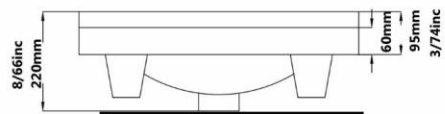

Gatria

**ATRIA SINK
With Tap Hole**

Code :AAO808 Size:460X600

Code :AAO808 Size:460X550

**ARSITA SINK
With Tap Hole**

Code :ARO807 Size:445X750

Code :ARO807 Size:445X620

Code :ARO807 Size:445X550