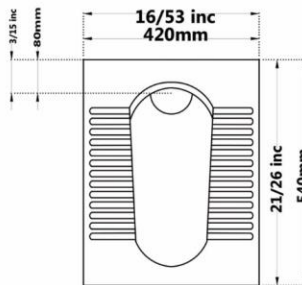

**AY Washbasin
With Full Pedestal**

Code :AYO225 Size:350X450

**AY Washbasin
With Full Pedestal**

ARSITA Squatting Pan
Large Ergonomic
Closed Rim

Code :ARO616 Size:600X600

PORIMA Squatting Pan
Closed Rim

Code :POO617 Size:500X600

Gatria

Code :TTM617 Size:490X600

TITAN Squatting Pan
Marble
Large Ergonomic
Closed Rim

Code :TTM618 Size:425X565

TITAN Squatting Pan
Marble
Small
Closed Rim

Code :TTW615 Size:490X600

TITAN Squatting Pan
 Straited
 Large Ergonomic
 Closed Rim

Code :TTW618 Size:425X565

TITAN Squatting Pan
 Straited
 Small
 Closed Rim

Gatria

Code :TTL617 Size:490X600

TITAN Squatting Pan
Olympic
Large Ergonomic
Closed Rim

Code :TTL618 Size:425X565

TITAN Squatting Pan
Olympic
Small
Closed Rim

Code :ORO619 Size:420X540

URANUS Squatting Pan
Flat Squatting Pan
Open Rim

Code :ORO620 Size:420X540

URANUS Squatting Pan
Deep Squatting Pan
Open Rim

Gatria

Code :ARO616 Size:430X560

ARSITA Squatting Pan

Ergonomic