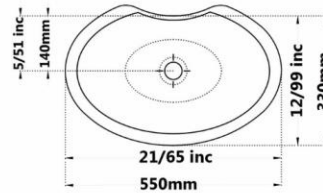

Code :JPU851 Size:330X550