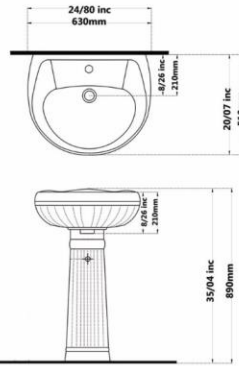

Gatria

**AY Wall Hung Washbasin
With Half Pedestal**

Code :AYO107 Size:490X610

Code :AYO204 Size:450X510

Code :AYO225 Size:350X450

Code :AYO218 Size:290X390

**GATRIA Wall Hung Washbasin
With Half Pedestal
Large & Small**

Code :GTO207 Size:470X615

Code :GTO206 Size:445X565

Gatria

Code :STO207 Size:460X610

**SATRON Washbasin
With Full Pedestal**

Code :STO206 Size:440X550

**SATRON Washbasin
With Full Pedestal**

Code :ATO210 Size:515X635

**ATAROD Washbasin
With Full Pedestal**

Code :ATO206 Size:470X555

**ATAROD Washbasin
With Full Pedestal**

Code :ATO203 Size:420X480

**ATAROD Washbasin
With Full Pedestal**

Code :ATO229 Size:35X40

**ATAROD Washbasin
With Full Pedestal**

Code :ZHO209 Size:510X630

**ZOHREH Washbasin
With Full Pedestal**

Code :ZHO205 Size:450X530

**ZOHREH Washbasin
With Full Pedestal**

Code :ZHO202 Size:380X445

**ZOHREH Washbasin
With Full Pedestal**

Code :ZLO208 Size:530X630