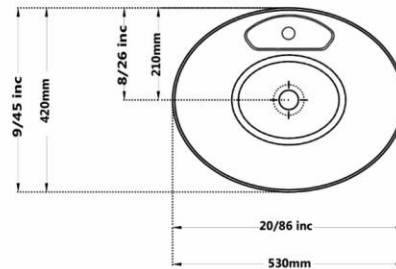

Gatria

Code :JPT851 Size:420X530

JUPITER Countertop Basin
Ellipse
Without Tap Hole

Code :JPT151 Size:420X530

JUPITER Countertop Basin
Ellipse
With Tap Hole

Gatria

Code :GAT855 Size:450X520

**GALAXY Countertop Basin
Circle
Without Tap Hole**

Code :GAT155 Size:450X520

**GALAXY Countertop Basin
Circle
With Tap Hole**

Gatria

Code :LNT8571 Size:525X525

SELENA Countertop Basin

Hexagonal

Without Tap Hole

Code :LNT1571 Size:525X525