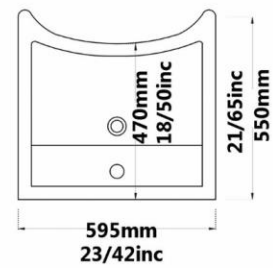

Code :AI7152 Size:360X750

**ARTIN Countertop Basin
Rectangle
With Tap Hole**

Gatria

Code :AMT852 Size:370X590

ARMITA top Counter basin
Rectangle
Built in
With Tap Hole

Code :AMT852 Size:370X590

ARMITA top Counter basin
Rectangle
With Tap Hole

Gatria

Code :STT852 Size:360X515

SATRON Countertop Basin
Rectangle
Without Tap Hole

Code :STT152 Size:360X515

SATRON Countertop Basin
Rectangle
With Tap Hole

Gatria

**SAYA Countertop Basin
Rectangle
With Tap Hole**

Code :SAYA8061 Size:370X500

**PORIMA Washbasin
For Infirm People
Rectangle**

Code :POO207 Size:560X600

Gatria

JUPITER Sink
Jupiter 60

Code : JPO808 Size:445X610

YUREK Sink
Yurek 60

Code : URO807 Size:450X610
Code : URO804 Size:400X510
Code : URO825 Size:355X450

Gatria

**AY Wall Hung Washbasin
With Half Pedestal**

Code :AYO107 Size:490X610

Code :AYO204 Size:450X510

Code :AYO225 Size:350X450

Code :AYO218 Size:290X390

**GATRIA Wall Hung Washbasin
With Half Pedestal
Large & Small**