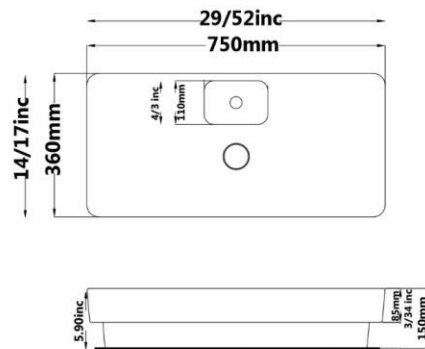

SELENA Countertop Basin

Hexagonal

With Tap Hole

Code :LNT8671 Size:525X525

SELENA Countertop Basin

Hexagonal

With Tap Hole

Gatria

SATRON Under Counter Basin
Rectangle

Code :STU852 Size:350X550

JUPITER Under Counter Basin
Ellipse

Code :JPU851 Size:330X550

Gatria

Code :AI7852 Size:360X750

**ARTIN Countertop Basin
Rectangle
Without Tap Hole**

Code :AI7152 Size:360X750

**ARTIN Countertop Basin
Rectangle
With Tap Hole**

Gatria

Code :AMT852 Size:370X590

ARMITA top Counter basin
Rectangle
Built in
With Tap Hole

Code :AMT852 Size:370X590

ARMITA top Counter basin
Rectangle
With Tap Hole