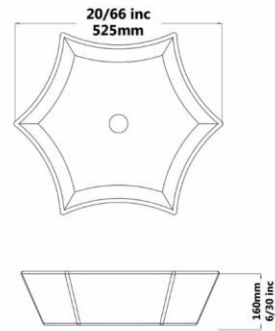

Gatria

Code :JPT851 Size:420X530

JUPITER Countertop Basin
Ellipse
Without Tap Hole

Code :JPT151 Size:420X530

JUPITER Countertop Basin
Ellipse
With Tap Hole

Gatria

Code :GAT855 Size:450X520

**GALAXY Countertop Basin
Circle
Without Tap Hole**

Code :GAT155 Size:450X520

**GALAXY Countertop Basin
Circle
With Tap Hole**

Gatria

Code :LNT8571 Size:525X525

SELENA Countertop Basin

Hexagonal

Without Tap Hole

Code :LNT1571 Size:525X525

SELENA Countertop Basin

Hexagonal

With Tap Hole

Code :LNT8671 Size:525X525

SELENA Countertop Basin

Hexagonal

With Tap Hole

Gatria