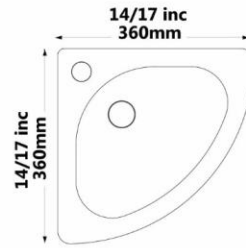

Gatria

AY One Piece Closet
With Steel Bidet Pipe
Soft Close Seat Cover
Two-Stroke Mechanism
Siphon Output Diameter **100 mm**

Code: AYO501 Size:360X670

AXE: 225

Gatria

AYSON One Piece Closet

With Steel Bidet Pipe

Soft Close Seat Cover

Two-Stroke Mechanism

Siphon Output Diameter **100 mm**

Code :AUO501 Size:390X625

AXE: 125

Gatria

**AY Wash Basin
Corner
With Tap Hole**

Code :AYO226 Size:360X360

**ARAMIS Wash Stands
Rectangle
With Tap Hole**

Code :AR7042 Size:270X500

Gatria

HELEN Countertop Basin
Circle
With Tap Hole

Code :HL855 Size:440X440

HELEN Countertop Basin
Ellipse
With Tap Hole

Code :HL851 Size:420X530