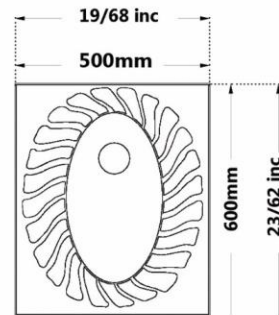

**ZOHAL Washbasin
With Full Pedestal**

Code :ZLO206 Size:470X560

**ZOHAL Washbasin
With Full Pedestal**

Code :ZLO203 Size:400X485

**ZOHAL Washbasin
With Full Pedestal**

Code :PLO210 Size:510X630

**PLUTO Washbasin
With Full Pedestal**

Code :PLO206 Size:470X550

**PLUTO Washbasin
With Full Pedestal**

Code :PLO220 Size:410X490

**PLUTO Washbasin
With Full Pedestal**

Gatria

Code :AYO107 Size:490X610

**AY Washbasin
With Full Pedestal**

Code :AYO204 Size:450X510

**AY Washbasin
With Full Pedestal**

Code :AYO225 Size:350X450

**AY Washbasin
With Full Pedestal**

ARSITA Squatting Pan
Large Ergonomic
Closed Rim

Code :ARO616 Size:600X600

PORIMA Squatting Pan
Closed Rim

Code :POO617 Size:500X600

Gatria

Code :TTM617 Size:490X600

TITAN Squatting Pan
Marble
Large Ergonomic
Closed Rim

Code :TTM618 Size:425X565

TITAN Squatting Pan
Marble
Small
Closed Rim

Code :TTW615 Size:490X600

TITAN Squatting Pan
 Straited
 Large Ergonomic
 Closed Rim