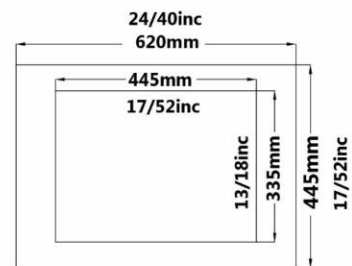

Gatria

**ATRIA SINK
With Tap Hole**

Code :AAO808 Size:460X600

Code :AAO808 Size:460X550

**ARSITA SINK
With Tap Hole**

Code :ARO807 Size:445X750

Code :ARO807 Size:445X620

Code :ARO807 Size:445X550