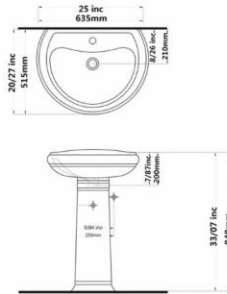

Gatria

**AY Wall Hung Washbasin
With Half Pedestal**

Code :AYO107 Size:490X610

Code :AYO204 Size:450X510

Code :AYO225 Size:350X450

Code :AYO218 Size:290X390

**GATRIA Wall Hung Washbasin
With Half Pedestal
Large & Small**

Code :GTO207 Size:470X615

Code :GTO206 Size:445X565

Gatria

Code :STO207 Size:460X610

**SATRON Washbasin
With Full Pedestal**

Code :STO206 Size:440X550

**SATRON Washbasin
With Full Pedestal**

Code :ATO210 Size:515X635

**ATAROD Washbasin
With Full Pedestal**

Code :ATO206 Size:470X555

**ATAROD Washbasin
With Full Pedestal**

Code :ATO203 Size:420X480

**ATAROD Washbasin
With Full Pedestal**

Code :ATO229 Size:35X40

**ATAROD Washbasin
With Full Pedestal**

Code :ZHO209 Size:510X630

**ZOHREH Washbasin
With Full Pedestal**

Code :ZHO205 Size:450X530

**ZOHREH Washbasin
With Full Pedestal**

Code :ZHO202 Size:380X445

**ZOHREH Washbasin
With Full Pedestal**

Code :ZLO208 Size:530X630