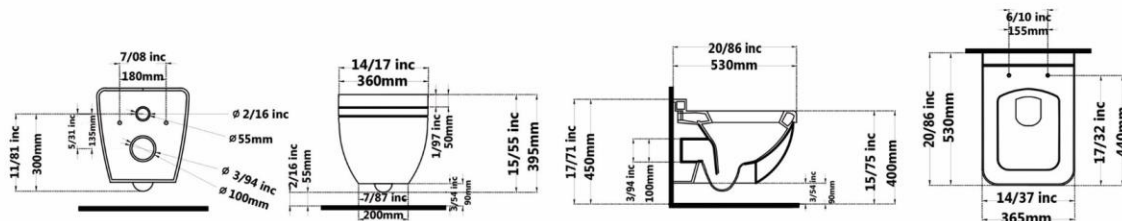

Gatria

SATRON Wall Hung With Steel Bidet Pipe Soft Close Seat Cover

Anti Bacterial

Code: STO101 / Size:370x530