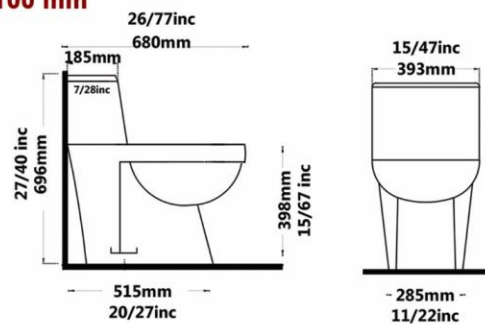

Gatria

JUPITER One Piece Closet

With Steel Bidet Pipe

Soft Close Seat Cover

Two-Stroke Mechanism

Siphon Output Diameter **100 mm**

Code :JPO501Size:390X695

AXE: 225

Gatria

GATRIA One Piece Closet

With Steel Bidet Pipe

Soft Close Seat Cover

Two-Stroke Mechanism

Siphon Output Diameter **100 mm**

Code :GTO501 Size:39X68.5

AXE: 22.5

Gatria

GITA One Piece Closet

With Steel Bidet Pipe

Soft Close Seat Cover

Two-Stroke Mechanism

Siphon Output Diameter **100 mm**

Code :GYO501 Size:375X625

AXE: 225