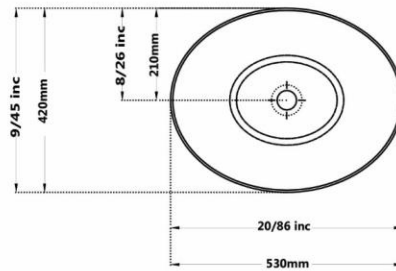

Code :JPT155 Size:440X440

JUPITER Countertop Basin
Circle
With Tap Hole
Built in

Gatria

Code :ART855 Size:440X440

**ARSITA Countertop Basin
Circle
Without Tap Hole**

Code :ART155 Size:440X440

**ARSITA Countertop Basin
Circle
With Tap Hole**

Gatria

Code :STT853 Size:400X400

SATRON Countertop Basin
Square
Without Tap Hole

Code :STT153 Size:400X400

SATRON Countertop Basin
Square
With Tap Hole

Code :SR853 Size:400X400

SARINA Countertop Basin
Square
With Tap Hole

Gatria

Code :JPT851 Size:420X530

JUPITER Countertop Basin
Ellipse
Without Tap Hole

Code :JPT151 Size:420X530

JUPITER Countertop Basin
Ellipse
With Tap Hole

Gatria

Code :GAT855 Size:450X520

**GALAXY Countertop Basin
Circle
Without Tap Hole**