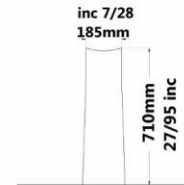

**ZOHAL Washbasin
With Full Pedestal**

Code :ZLO206 Size:470X560

**ZOHAL Washbasin
With Full Pedestal**

Code :ZLO203 Size:400X485

**ZOHAL Washbasin
With Full Pedestal**

Code :PLO210 Size:510X630

**PLUTO Washbasin
With Full Pedestal**

Code :PLO206 Size:470X550

**PLUTO Washbasin
With Full Pedestal**

Code :PLO220 Size:410X490

**PLUTO Washbasin
With Full Pedestal**

Gatria

Code :AYO107 Size:490X610

**AY Washbasin
With Full Pedestal**

Code :AYO204 Size:450X510

**AY Washbasin
With Full Pedestal**

Code :AYO225 Size:350X450

**AY Washbasin
With Full Pedestal**

ARSITA Squatting Pan
Large Ergonomic
Closed Rim

Code :ARO616 Size:600X600

PORIMA Squatting Pan
Closed Rim

Code :POO617 Size:500X600