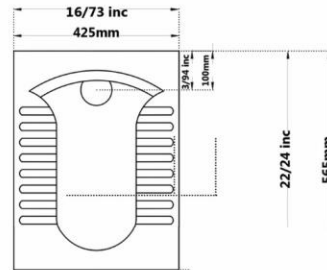

Code :PLO206 Size:470X550

**PLUTO Washbasin
With Full Pedestal**

Code :PLO220 Size:410X490

**PLUTO Washbasin
With Full Pedestal**

Gatria

Code :AYO107 Size:490X610

**AY Washbasin
With Full Pedestal**

Code :AYO204 Size:450X510

**AY Washbasin
With Full Pedestal**

Code :AYO225 Size:350X450

**AY Washbasin
With Full Pedestal**

ARSITA Squatting Pan
Large Ergonomic
Closed Rim

Code :ARO616 Size:600X600

PORIMA Squatting Pan
Closed Rim

Code :POO617 Size:500X600

Gatria

Code :TTM617 Size:490X600

TITAN Squatting Pan
Marble
Large Ergonomic
Closed Rim

Code :TTM618 Size:425X565

TITAN Squatting Pan
Marble
Small
Closed Rim

Code :TTW615 Size:490X600

TITAN Squatting Pan
 Straited
 Large Ergonomic
 Closed Rim

Code :TTW618 Size:425X565

TITAN Squatting Pan
 Straited
 Small
 Closed Rim

Gatria

Code :TTL617 Size:490X600

TITAN Squatting Pan
Olympic
Large Ergonomic
Closed Rim

Code :TTL618 Size:425X565

TITAN Squatting Pan
Olympic
Small
Closed Rim