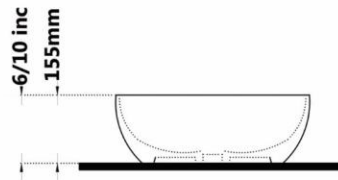

Code :JPT155 Size:440X440

JUPITER Countertop Basin
Circle
With Tap Hole
Built in

Gatria

Code :ART855 Size:440X440

**ARSITA Countertop Basin
Circle
Without Tap Hole**

Code :ART155 Size:440X440

**ARSITA Countertop Basin
Circle
With Tap Hole**