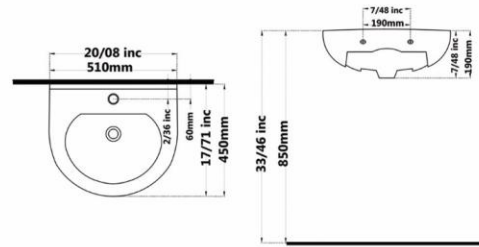

Code :SAYA8061 Size:370X500

**PORIMA Washbasin
For Infirm People
Rectangle**

Code :POO207 Size:560X600

Gatria

JUPITER Sink
Jupiter 60

Code : JPO808 Size:445X610

YUREK Sink
Yurek 60

Code : URO807 Size:450X610
Code : URO804 Size:400X510
Code : URO825 Size:355X450

Gatria

**AY Wall Hung Washbasin
With Half Pedestal**

Code :AYO107 Size:490X610

Code :AYO204 Size:450X510

Code :AYO225 Size:350X450

Code :AYO218 Size:290X390

**GATRIA Wall Hung Washbasin
With Half Pedestal
Large & Small**