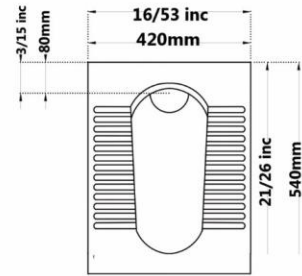

**AY Washbasin
With Full Pedestal**

Code :AYO225 Size:350X450

**AY Washbasin
With Full Pedestal**

ARSITA Squatting Pan
Large Ergonomic
Closed Rim

Code :ARO616 Size:600X600

PORIMA Squatting Pan
Closed Rim

Code :POO617 Size:500X600

Gatria

Code :TTM617 Size:490X600

TITAN Squatting Pan
Marble
Large Ergonomic
Closed Rim

Code :TTM618 Size:425X565

TITAN Squatting Pan
Marble
Small
Closed Rim

Code :TTW615 Size:490X600

TITAN Squatting Pan
 Straited
 Large Ergonomic
 Closed Rim

Code :TTW618 Size:425X565

TITAN Squatting Pan
 Straited
 Small
 Closed Rim

Gatria

Code :TTL617 Size:490X600

TITAN Squatting Pan
Olympic
Large Ergonomic
Closed Rim

Code :TTL618 Size:425X565

TITAN Squatting Pan
Olympic
Small
Closed Rim

Code :ORO619 Size:420X540

URANUS Squatting Pan
Flat Squatting Pan
Open Rim

Code :ORO620 Size:420X540

URANUS Squatting Pan
Deep Squatting Pan
Open Rim

Gatria

Code :ARO616 Size:430X560

ARSITA Squatting Pan

Ergonomic