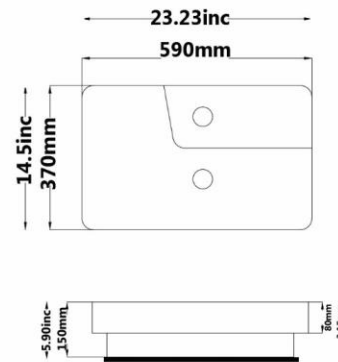

SELENA Countertop Basin

Hexagonal

With Tap Hole

Code :LNT8671 Size:525X525

SELENA Countertop Basin

Hexagonal

With Tap Hole

Gatria

Code :AI7152 Size:360X750

**ARTIN Countertop Basin
Rectangle
With Tap Hole**

Gatria

Code :AMT852 Size:370X590

ARMITA top Counter basin
Rectangle
Built in
With Tap Hole

Code :AMT852 Size:370X590

ARMITA top Counter basin
Rectangle
With Tap Hole