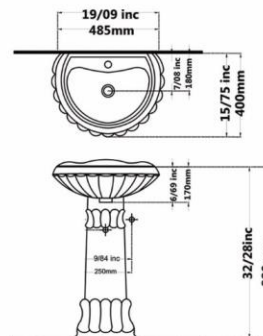

**ATAROD Washbasin
With Full Pedestal**

Code :ATO206 Size:470X555

**ATAROD Washbasin
With Full Pedestal**

Code :ATO203 Size:420X480

**ATAROD Washbasin
With Full Pedestal**

Code :ATO229 Size:35X40

**ATAROD Washbasin
With Full Pedestal**

Code :ZHO209 Size:510X630

**ZOHREH Washbasin
With Full Pedestal**

Code :ZHO205 Size:450X530

**ZOHREH Washbasin
With Full Pedestal**

Code :ZHO202 Size:380X445

**ZOHREH Washbasin
With Full Pedestal**

Code :ZLO208 Size:530X630

**ZOHAL Washbasin
With Full Pedestal**

Code :ZLO206 Size:470X560

**ZOHAL Washbasin
With Full Pedestal**

Code :ZLO203 Size:400X485

**ZOHAL Washbasin
With Full Pedestal**

Code :PLO210 Size:510X630

**PLUTO Washbasin
With Full Pedestal**

Code :PLO206 Size:470X550

**PLUTO Washbasin
With Full Pedestal**

Code :PLO220 Size:410X490

**PLUTO Washbasin
With Full Pedestal**

Gatria

Code :AYO107 Size:490X610

**AY Washbasin
With Full Pedestal**

Code :AYO204 Size:450X510