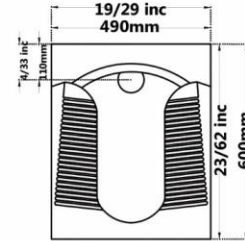

Code :PLO206 Size:470X550

**PLUTO Washbasin
With Full Pedestal**

Code :PLO220 Size:410X490

**PLUTO Washbasin
With Full Pedestal**

Gatria

Code :AYO107 Size:490X610

**AY Washbasin
With Full Pedestal**

Code :AYO204 Size:450X510

**AY Washbasin
With Full Pedestal**

Code :AYO225 Size:350X450

**AY Washbasin
With Full Pedestal**

ARSITA Squatting Pan
Large Ergonomic
Closed Rim

Code :ARO616 Size:600X600

PORIMA Squatting Pan
Closed Rim

Code :POO617 Size:500X600

Gatria

Code :TTM617 Size:490X600

TITAN Squatting Pan
Marble
Large Ergonomic
Closed Rim

Code :TTM618 Size:425X565

TITAN Squatting Pan
Marble
Small
Closed Rim

Code :TTW615 Size:490X600

TITAN Squatting Pan
 Straited
 Large Ergonomic
 Closed Rim

Code :TTW618 Size:425X565

TITAN Squatting Pan
 Straited
 Small
 Closed Rim

Gatria

Code :TTL617 Size:490X600

TITAN Squatting Pan
Olympic
Large Ergonomic
Closed Rim

Code :TTL618 Size:425X565

TITAN Squatting Pan
Olympic
Small
Closed Rim