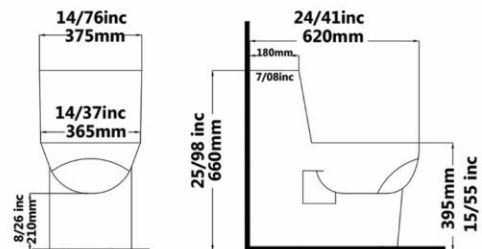

Gatria

AY One Piece Closet
With Steel Bidet Pipe
Soft Close Seat Cover
Two-Stroke Mechanism
Siphon Output Diameter **100 mm**

Code: AYO501 Size:360X670

AXE: 225

Gatria

AYSON One Piece Closet

With Steel Bidet Pipe

Soft Close Seat Cover

Two-Stroke Mechanism

Siphon Output Diameter **100 mm**

Code :AUO501 Size:390X625

AXE: 125

Gatria

**AY Wash Basin
Corner
With Tap Hole**

Code :AYO226 Size:360X360