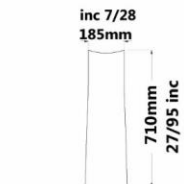

**ZOHAL Washbasin
With Full Pedestal**

Code :ZLO206 Size:470X560

**ZOHAL Washbasin
With Full Pedestal**

Code :ZLO203 Size:400X485

**ZOHAL Washbasin
With Full Pedestal**

Code :PLO210 Size:510X630

**PLUTO Washbasin
With Full Pedestal**

Code :PLO206 Size:470X550

**PLUTO Washbasin
With Full Pedestal**

Code :PLO220 Size:410X490

**PLUTO Washbasin
With Full Pedestal**

Gatria

Code :AYO107 Size:490X610

**AY Washbasin
With Full Pedestal**

Code :AYO204 Size:450X510

**AY Washbasin
With Full Pedestal**

Code :AYO225 Size:350X450

**AY Washbasin
With Full Pedestal**

ARSITA Squatting Pan
Large Ergonomic
Closed Rim

Code :ARO616 Size:600X600

PORIMA Squatting Pan
Closed Rim

Code :POO617 Size:500X600