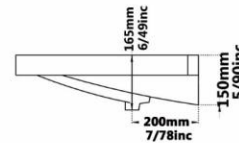

Code :SAYA8061 Size:370X500

**PORIMA Washbasin
For Infirm People
Rectangle**

Code :POO207 Size:560X600

Gatria

JUPITER Sink
Jupiter 60

Code : JPO808 Size:445X610

YUREK Sink
Yurek 60

Code : URO807 Size:450X610
Code : URO804 Size:400X510
Code : URO825 Size:355X450