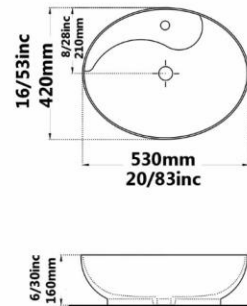

Soft Close Seat Cover

Two-Stroke Mechanism

Siphon Output Diameter **100 mm**

Code :AUO501 Size:390X625

AXE: 125

Gatria

**AY Wash Basin
Corner
With Tap Hole**

Code :AYO226 Size:360X360

**ARAMIS Wash Stands
Rectangle
With Tap Hole**

Code :AR7042 Size:270X500

Gatria

HELEN Countertop Basin
Circle
With Tap Hole

Code :HL855 Size:440X440

HELEN Countertop Basin
Ellipse
With Tap Hole

Code :HL851 Size:420X530

Gatria

**ATRIA SINK
With Tap Hole**

Code :AAO808 Size:460X600

Code :AAO808 Size:460X550

**ARSITA SINK
With Tap Hole**

Code :ARO807 Size:445X750

Code :ARO807 Size:445X620

Code :ARO807 Size:445X550