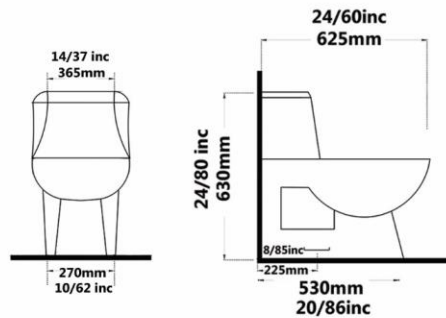

Gatria

GITA One Piece Closet

With Steel Bidet Pipe

Soft Close Seat Cover

Two-Stroke Mechanism

Siphon Output Diameter **100 mm**

Code :GYO501 Size:375X625

AXE: 225

Gatria

YULDUZ New One Piece Closet

With Steel Bidet Pipe

Soft Close Seat Cover

Two-Stroke Mechanism

Siphon Output Diameter **100 mm**

Code :ULN501 Size:360X670

AXE: 225

Gatria

AY One Piece Closet
With Steel Bidet Pipe
Soft Close Seat Cover
Two-Stroke Mechanism
Siphon Output Diameter **100 mm**

Code: AYO501 Size:360X670

AXE: 225

Gatria

AYSON One Piece Closet

With Steel Bidet Pipe