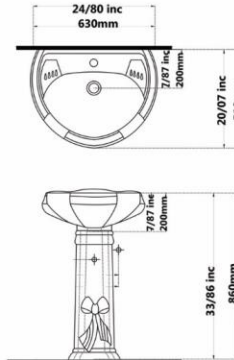

**ATAROD Washbasin
With Full Pedestal**

Code :ATO206 Size:470X555

**ATAROD Washbasin
With Full Pedestal**

Code :ATO203 Size:420X480

**ATAROD Washbasin
With Full Pedestal**

Code :ATO229 Size:35X40

**ATAROD Washbasin
With Full Pedestal**

Code :ZHO209 Size:510X630

**ZOHREH Washbasin
With Full Pedestal**

Code :ZHO205 Size:450X530

**ZOHREH Washbasin
With Full Pedestal**

Code :ZHO202 Size:380X445

**ZOHREH Washbasin
With Full Pedestal**

Code :ZLO208 Size:530X630

**ZOHAL Washbasin
With Full Pedestal**

Code :ZLO206 Size:470X560

**ZOHAL Washbasin
With Full Pedestal**

Code :ZLO203 Size:400X485

**ZOHAL Washbasin
With Full Pedestal**

Code :PLO210 Size:510X630

**PLUTO Washbasin
With Full Pedestal**

Code :PLO206 Size:470X550

**PLUTO Washbasin
With Full Pedestal**

Code :PLO220 Size:410X490

**PLUTO Washbasin
With Full Pedestal**

Gatria

Code :AYO107 Size:490X610

**AY Washbasin
With Full Pedestal**

Code :AYO204 Size:450X510