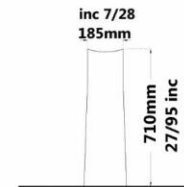

Code :ZHO209 Size:510X630

**ZOHREH Washbasin
With Full Pedestal**

Code :ZHO205 Size:450X530

**ZOHREH Washbasin
With Full Pedestal**

Code :ZHO202 Size:380X445

**ZOHREH Washbasin
With Full Pedestal**

Code :ZLO208 Size:530X630

**ZOHAL Washbasin
With Full Pedestal**

Code :ZLO206 Size:470X560

**ZOHAL Washbasin
With Full Pedestal**

Code :ZLO203 Size:400X485

**ZOHAL Washbasin
With Full Pedestal**

Code :PLO210 Size:510X630

**PLUTO Washbasin
With Full Pedestal**

Code :PLO206 Size:470X550

**PLUTO Washbasin
With Full Pedestal**

Code :PLO220 Size:410X490

**PLUTO Washbasin
With Full Pedestal**

Gatria

Code :AYO107 Size:490X610

**AY Washbasin
With Full Pedestal**

Code :AYO204 Size:450X510

**AY Washbasin
With Full Pedestal**

Code :AYO225 Size:350X450

**AY Washbasin
With Full Pedestal**

ARSITA Squatting Pan
Large Ergonomic
Closed Rim

Code :ARO616 Size:600X600

PORIMA Squatting Pan
Closed Rim

Code :POO617 Size:500X600