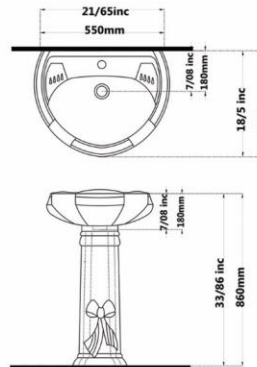

**ATAROD Washbasin
With Full Pedestal**

Code :ATO206 Size:470X555

**ATAROD Washbasin
With Full Pedestal**

Code :ATO203 Size:420X480

**ATAROD Washbasin
With Full Pedestal**

Code :ATO229 Size:35X40

**ATAROD Washbasin
With Full Pedestal**

Code :ZHO209 Size:510X630

**ZOHREH Washbasin
With Full Pedestal**

Code :ZHO205 Size:450X530

**ZOHREH Washbasin
With Full Pedestal**

Code :ZHO202 Size:380X445

**ZOHREH Washbasin
With Full Pedestal**

Code :ZLO208 Size:530X630

**ZOHAL Washbasin
With Full Pedestal**

Code :ZLO206 Size:470X560

**ZOHAL Washbasin
With Full Pedestal**

Code :ZLO203 Size:400X485

**ZOHAL Washbasin
With Full Pedestal**

Code :PLO210 Size:510X630

**PLUTO Washbasin
With Full Pedestal**

Code :PLO206 Size:470X550

**PLUTO Washbasin
With Full Pedestal**

Code :PLO220 Size:410X490

**PLUTO Washbasin
With Full Pedestal**

Gatria

Code :AYO107 Size:490X610

**AY Washbasin
With Full Pedestal**

Code :AYO204 Size:450X510