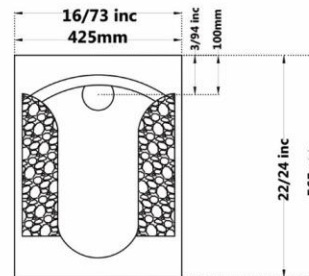

Code :PLO206 Size:470X550

**PLUTO Washbasin
With Full Pedestal**

Code :PLO220 Size:410X490

**PLUTO Washbasin
With Full Pedestal**

Gatria

Code :AYO107 Size:490X610

**AY Washbasin
With Full Pedestal**

Code :AYO204 Size:450X510

**AY Washbasin
With Full Pedestal**

Code :AYO225 Size:350X450

**AY Washbasin
With Full Pedestal**

ARSITA Squatting Pan
Large Ergonomic
Closed Rim

Code :ARO616 Size:600X600

PORIMA Squatting Pan
Closed Rim

Code :POO617 Size:500X600

Gatria

Code :TTM617 Size:490X600

TITAN Squatting Pan
Marble
Large Ergonomic
Closed Rim

Code :TTM618 Size:425X565

TITAN Squatting Pan
Marble
Small
Closed Rim

Code :TTW615 Size:490X600

TITAN Squatting Pan
 Straited
 Large Ergonomic
 Closed Rim

Code :TTW618 Size:425X565

TITAN Squatting Pan
 Straited
 Small
 Closed Rim

Gatria

Code :TTL617 Size:490X600

TITAN Squatting Pan
Olympic
Large Ergonomic
Closed Rim

Code :TTL618 Size:425X565

TITAN Squatting Pan
Olympic
Small
Closed Rim