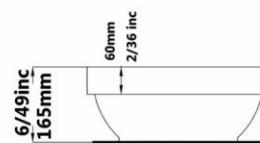

Gatria

Code :GYB855 Size:450X450

GITA Countertop Basin
Circle
With Tap Hole

Code :DOT1551 Size:440X440

DORSA Countertop Basin
Circle
Without Tap Hole

Gatria

Code :JPB855 Size:440X440

JUPITER Countertop Basin
Circle
Without Tap Hole
Built in