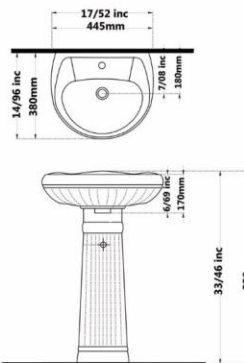

**ATAROD Washbasin
With Full Pedestal**

Code :ATO206 Size:470X555

**ATAROD Washbasin
With Full Pedestal**

Code :ATO203 Size:420X480

**ATAROD Washbasin
With Full Pedestal**

Code :ATO229 Size:35X40

**ATAROD Washbasin
With Full Pedestal**

Code :ZHO209 Size:510X630

**ZOHREH Washbasin
With Full Pedestal**

Code :ZHO205 Size:450X530

**ZOHREH Washbasin
With Full Pedestal**

Code :ZHO202 Size:380X445

**ZOHREH Washbasin
With Full Pedestal**

Code :ZLO208 Size:530X630

**ZOHAL Washbasin
With Full Pedestal**

Code :ZLO206 Size:470X560

**ZOHAL Washbasin
With Full Pedestal**

Code :ZLO203 Size:400X485

**ZOHAL Washbasin
With Full Pedestal**

Code :PLO210 Size:510X630

**PLUTO Washbasin
With Full Pedestal**

Code :PLO206 Size:470X550

**PLUTO Washbasin
With Full Pedestal**

Code :PLO220 Size:410X490

**PLUTO Washbasin
With Full Pedestal**

Gatria

Code :AYO107 Size:490X610

**AY Washbasin
With Full Pedestal**

Code :AYO204 Size:450X510