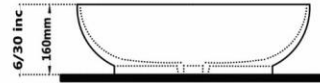

Gatria

Code :JPT851 Size:420X530

JUPITER Countertop Basin
Ellipse
Without Tap Hole

Code :JPT151 Size:420X530

JUPITER Countertop Basin
Ellipse
With Tap Hole

Gatria

Code :GAT855 Size:450X520

**GALAXY Countertop Basin
Circle
Without Tap Hole**