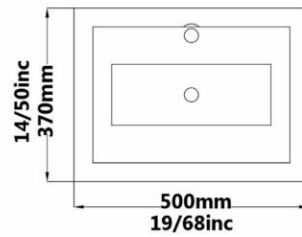

Gatria

Code :STT852 Size:360X515

SATRON Countertop Basin
Rectangle
Without Tap Hole

Code :STT152 Size:360X515

SATRON Countertop Basin
Rectangle
With Tap Hole

Gatria

**SAYA Countertop Basin
Rectangle
With Tap Hole**

Code :SAYA8061 Size:370X500

**PORIMA Washbasin
For Infirm People
Rectangle**

Code :POO207 Size:560X600

Gatria

JUPITER Sink
Jupiter 60

Code : JPO808 Size:445X610

YUREK Sink
Yurek 60

Code : URO807 Size:450X610
Code : URO804 Size:400X510
Code : URO825 Size:355X450