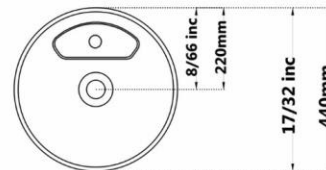

Gatria

Code :JPB855 Size:440X440

JUPITER Countertop Basin
Circle
Without Tap Hole
Built in

Code :JPT155 Size:440X440

JUPITER Countertop Basin
Circle
With Tap Hole
Built in