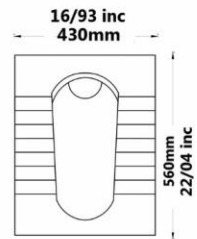

Gatria

Code :TTM617 Size:490X600

TITAN Squatting Pan
Marble
Large Ergonomic
Closed Rim

Code :TTM618 Size:425X565

TITAN Squatting Pan
Marble
Small
Closed Rim

Code :TTW615 Size:490X600

TITAN Squatting Pan
 Straited
 Large Ergonomic
 Closed Rim

Code :TTW618 Size:425X565

TITAN Squatting Pan
 Straited
 Small
 Closed Rim

Gatria

Code :TTL617 Size:490X600

TITAN Squatting Pan
Olympic
Large Ergonomic
Closed Rim

Code :TTL618 Size:425X565

TITAN Squatting Pan
Olympic
Small
Closed Rim

Code :ORO619 Size:420X540

URANUS Squatting Pan
Flat Squatting Pan
Open Rim

Code :ORO620 Size:420X540

URANUS Squatting Pan
Deep Squatting Pan
Open Rim

Gatria

Code :ARO616 Size:430X560

ARSITA Squatting Pan

Ergonomic

Small

Closed Rim

Code :ARX616 Size:430X560

ARSITA Squatting Pan

Ergonomic

Center Pipe

Open & Closed Rim

Gatria