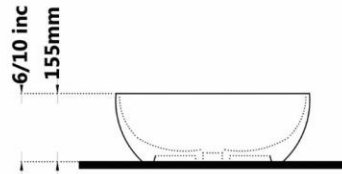

Code :JPT155 Size:440X440

JUPITER Countertop Basin
Circle
With Tap Hole
Built in

Gatria

Code :ART855 Size:440X440

**ARSITA Countertop Basin
Circle
Without Tap Hole**

Code :ART155 Size:440X440

**ARSITA Countertop Basin
Circle
With Tap Hole**