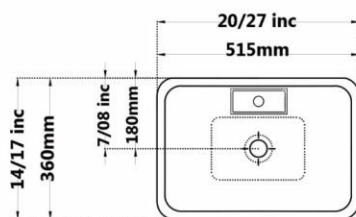

Code :AI7152 Size:360X750

**ARTIN Countertop Basin
Rectangle
With Tap Hole**

Gatria

Code :AMT852 Size:370X590

ARMITA top Counter basin
Rectangle
Built in
With Tap Hole

Code :AMT852 Size:370X590

ARMITA top Counter basin
Rectangle
With Tap Hole

Gatria

Code :STT852 Size:360X515

SATRON Countertop Basin
Rectangle
Without Tap Hole

Code :STT152 Size:360X515

SATRON Countertop Basin
Rectangle
With Tap Hole

Gatria

**SAYA Countertop Basin
Rectangle
With Tap Hole**

Code :SAYA8061 Size:370X500

**PORIMA Washbasin
For Infirm People
Rectangle**

Code :POO207 Size:560X600

Gatria

JUPITER Sink
Jupiter 60

Code : JPO808 Size:445X610

YUREK Sink
Yurek 60

Code : URO807 Size:450X610
Code : URO804 Size:400X510
Code : URO825 Size:355X450