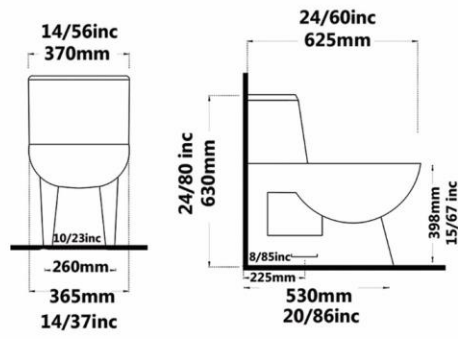

Gatria

GITA One Piece Closet

With Steel Bidet Pipe

Soft Close Seat Cover

Two-Stroke Mechanism

Siphon Output Diameter **100 mm**

Code :GYO501 Size:375X625

AXE: 225

Gatria

YULDUZ New One Piece Closet

With Steel Bidet Pipe

Soft Close Seat Cover

Two-Stroke Mechanism

Siphon Output Diameter **100 mm**

Code :ULN501 Size:360X670

AXE: 225

Gatria

AY One Piece Closet
With Steel Bidet Pipe
Soft Close Seat Cover
Two-Stroke Mechanism
Siphon Output Diameter **100 mm**

Code: AYO501 Size:360X670

AXE: 225

Gatria

AYSON One Piece Closet

With Steel Bidet Pipe