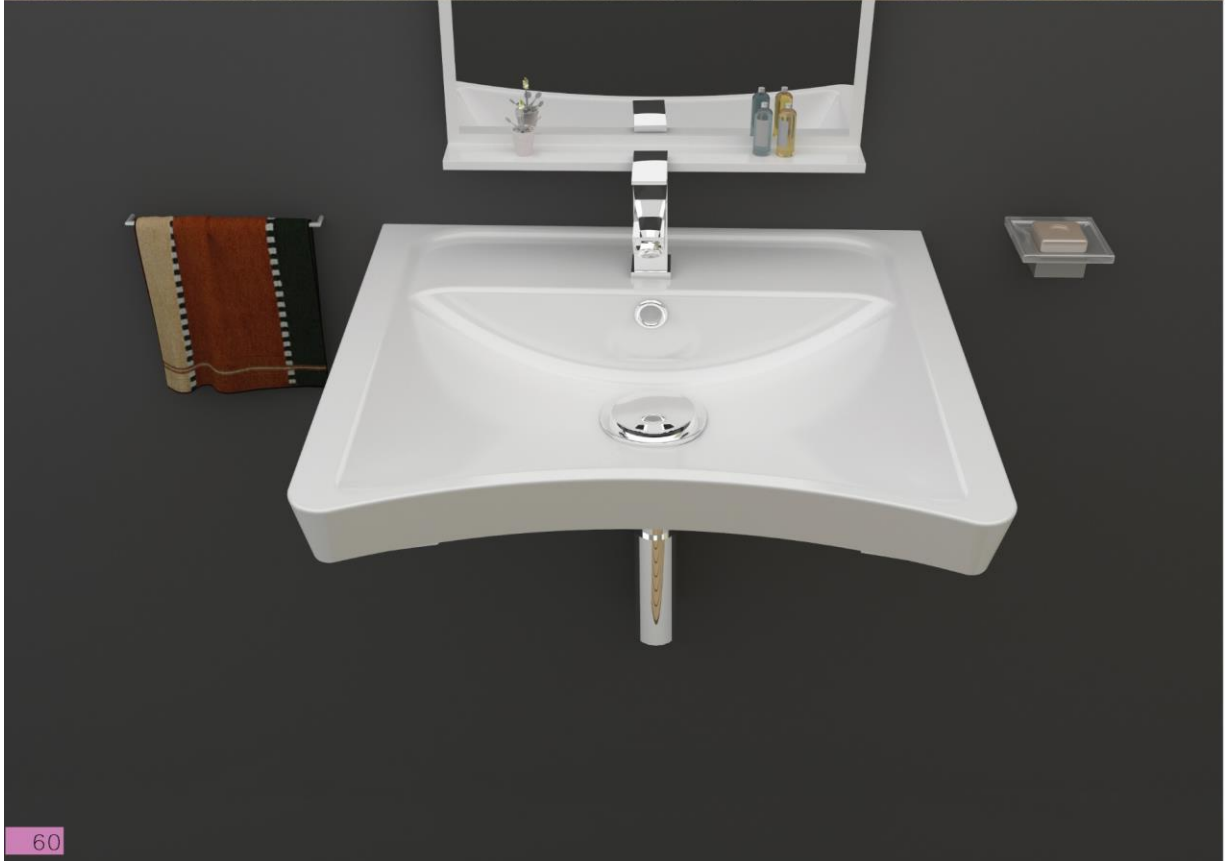

Gatria

Code :STT852 Size:360X515

SATRON Countertop Basin
Rectangle
Without Tap Hole

Code :STT152 Size:360X515

SATRON Countertop Basin
Rectangle
With Tap Hole

Gatria

**SAYA Countertop Basin
Rectangle
With Tap Hole**