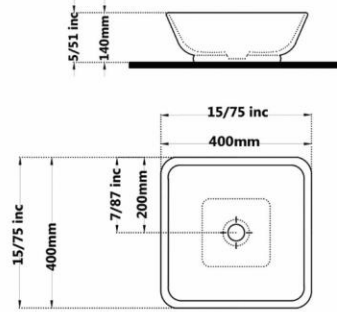

Code :STT853 Size:400X400

SATRON Countertop Basin
Square
Without Tap Hole