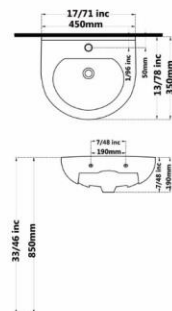

Code :GTO207 Size:470X615

Code :GTO206 Size:445X565

Gatria

Code :STO207 Size:460X610

**SATRON Washbasin
With Full Pedestal**

Code :STO206 Size:440X550

**SATRON Washbasin
With Full Pedestal**

Code :ATO210 Size:515X635

**ZOHAL Washbasin
With Full Pedestal**

Code :ZLO206 Size:470X560

**ZOHAL Washbasin
With Full Pedestal**

Code :ZLO203 Size:400X485

**ZOHAL Washbasin
With Full Pedestal**

Code :PLO210 Size:510X630

**PLUTO Washbasin
With Full Pedestal**

Code :PLO206 Size:470X550

**PLUTO Washbasin
With Full Pedestal**

Code :PLO220 Size:410X490

**PLUTO Washbasin
With Full Pedestal**

Gatria

Code :AYO107 Size:490X610

**AY Washbasin
With Full Pedestal**

Code :AYO204 Size:450X510

**AY Washbasin
With Full Pedestal**

Code :AYO225 Size:350X450

**AY Washbasin
With Full Pedestal**

ARSITA Squatting Pan
Large Ergonomic
Closed Rim

Code :ARO616 Size:600X600

PORIMA Squatting Pan
Closed Rim

Code :POO617 Size:500X600