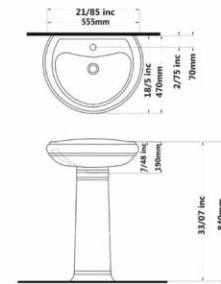

Gatria

**AY Wall Hung Washbasin
With Half Pedestal**

Code :AYO107 Size:490X610

Code :AYO204 Size:450X510

Code :AYO225 Size:350X450

Code :AYO218 Size:290X390

**GATRIA Wall Hung Washbasin
With Half Pedestal
Large & Small**

Code :GTO207 Size:470X615

Code :GTO206 Size:445X565

Gatria

Code :STO207 Size:460X610

**SATRON Washbasin
With Full Pedestal**

Code :STO206 Size:440X550

**SATRON Washbasin
With Full Pedestal**

Code :ATO210 Size:515X635

**ATAROD Washbasin
With Full Pedestal**

Code :ATO206 Size:470X555

**ATAROD Washbasin
With Full Pedestal**

Code :ATO203 Size:420X480

**ATAROD Washbasin
With Full Pedestal**

Code :ATO229 Size:35X40

**ATAROD Washbasin
With Full Pedestal**

Code :ZHO209 Size:510X630

**ZOHREH Washbasin
With Full Pedestal**

Code :ZHO205 Size:450X530

**ZOHREH Washbasin
With Full Pedestal**

Code :ZHO202 Size:380X445

**ZOHREH Washbasin
With Full Pedestal**

Code :ZLO208 Size:530X630