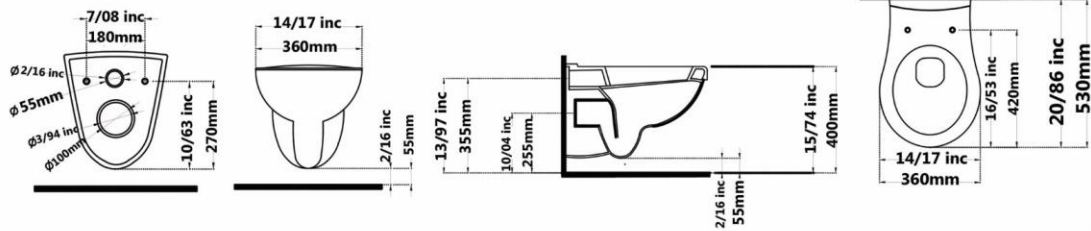

Gatria

SATRON New Wall Hung With Steel Bidet Pipe Soft Close Seat Cover

Anti Bacterial

Code: SNO101 / Size:370x530

Gatria

**AY New Wall Hung
With Steel Bidet Pipe
Soft Close Seat Cover**

Anti Bacterial

Code: AYN101 / Size:360x530