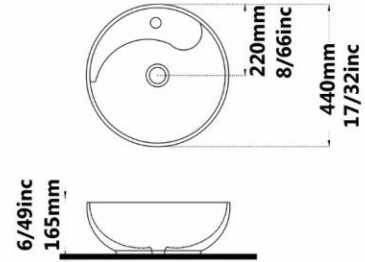

Soft Close Seat Cover

Two-Stroke Mechanism

Siphon Output Diameter **100 mm**

Code :AUO501 Size:390X625

AXE: 125

Gatria

**AY Wash Basin
Corner
With Tap Hole**

Code :AYO226 Size:360X360

**ARAMIS Wash Stands
Rectangle
With Tap Hole**

Code :AR7042 Size:270X500

Gatria

HELEN Countertop Basin
Circle
With Tap Hole

Code :HL855 Size:440X440

HELEN Countertop Basin
Ellipse
With Tap Hole

Code :HL851 Size:420X530

Gatria

**ATRIA SINK
With Tap Hole**

Code :AAO808 Size:460X600

Code :AAO808 Size:460X550

**ARSITA SINK
With Tap Hole**

Code :ARO807 Size:445X750

Code :ARO807 Size:445X620

Code :ARO807 Size:445X550