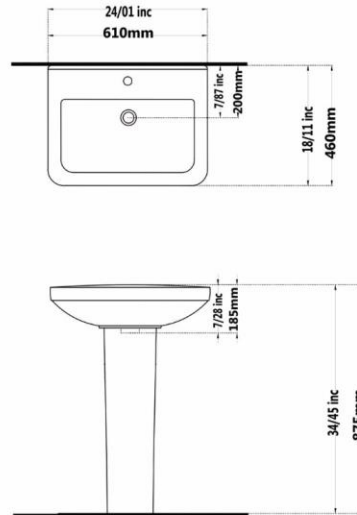

Code :SAYA8061 Size:370X500

**PORIMA Washbasin
For Infirm People
Rectangle**

Code :POO207 Size:560X600

Gatria

JUPITER Sink
Jupiter 60

Code : JPO808 Size:445X610

YUREK Sink
Yurek 60

Code : URO807 Size:450X610
Code : URO804 Size:400X510
Code : URO825 Size:355X450

Gatria

**AY Wall Hung Washbasin
With Half Pedestal**

Code :AYO107 Size:490X610

Code :AYO204 Size:450X510

Code :AYO225 Size:350X450

Code :AYO218 Size:290X390

**GATRIA Wall Hung Washbasin
With Half Pedestal
Large & Small**

Code :GTO207 Size:470X615

Code :GTO206 Size:445X565

Gatria

Code :STO207 Size:460X610

**SATRON Washbasin
With Full Pedestal**

Code :STO206 Size:440X550

**SATRON Washbasin
With Full Pedestal**

Code :ATO210 Size:515X635

**ATAROD Washbasin
With Full Pedestal**

Code :ATO206 Size:470X555

**ATAROD Washbasin
With Full Pedestal**

Code :ATO203 Size:420X480

**ATAROD Washbasin
With Full Pedestal**

Code :ATO229 Size:35X40

**ATAROD Washbasin
With Full Pedestal**