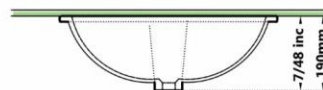

Code :JPU851 Size:330X550