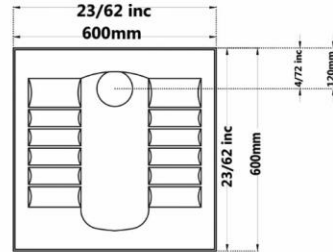

Code :PLO206 Size:470X550

**PLUTO Washbasin
With Full Pedestal**

Code :PLO220 Size:410X490

**PLUTO Washbasin
With Full Pedestal**

Gatria

Code :AYO107 Size:490X610

**AY Washbasin
With Full Pedestal**

Code :AYO204 Size:450X510

**AY Washbasin
With Full Pedestal**

Code :AYO225 Size:350X450

**AY Washbasin
With Full Pedestal**

ARSITA Squatting Pan
Large Ergonomic
Closed Rim

Code :ARO616 Size:600X600

PORIMA Squatting Pan
Closed Rim

Code :POO617 Size:500X600

Gatria

Code :TTM617 Size:490X600

TITAN Squatting Pan
Marble
Large Ergonomic
Closed Rim

Code :TTM618 Size:425X565

TITAN Squatting Pan
Marble
Small
Closed Rim

Code :TTW615 Size:490X600

TITAN Squatting Pan
 Straited
 Large Ergonomic
 Closed Rim

Code :TTW618 Size:425X565

TITAN Squatting Pan
 Straited
 Small
 Closed Rim

Gatria

Code :TTL617 Size:490X600

TITAN Squatting Pan
Olympic
Large Ergonomic
Closed Rim

Code :TTL618 Size:425X565

TITAN Squatting Pan
Olympic
Small
Closed Rim