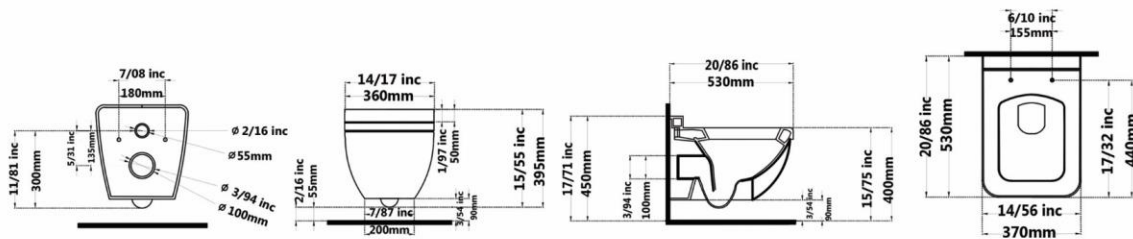

JUPITER Wall Hung With Steel Bidet Pipe Soft Close Seat Cover

Anti Bacterial

Code: JPO501 / Size:390x690