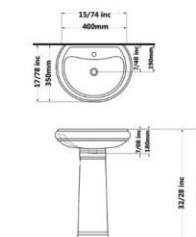

Gatria

**AY Wall Hung Washbasin
With Half Pedestal**

Code :AYO107 Size:490X610

Code :AYO204 Size:450X510

Code :AYO225 Size:350X450

Code :AYO218 Size:290X390

**GATRIA Wall Hung Washbasin
With Half Pedestal
Large & Small**

Code :GTO207 Size:470X615

Code :GTO206 Size:445X565

Gatria

Code :STO207 Size:460X610

**SATRON Washbasin
With Full Pedestal**

Code :STO206 Size:440X550

**SATRON Washbasin
With Full Pedestal**

Code :ATO210 Size:515X635

**ATAROD Washbasin
With Full Pedestal**

Code :ATO206 Size:470X555

**ATAROD Washbasin
With Full Pedestal**

Code :ATO203 Size:420X480

**ATAROD Washbasin
With Full Pedestal**

Code :ATO229 Size:35X40

**ATAROD Washbasin
With Full Pedestal**

Code :ZHO209 Size:510X630

**ZOHREH Washbasin
With Full Pedestal**

Code :ZHO205 Size:450X530

**ZOHREH Washbasin
With Full Pedestal**

Code :ZHO202 Size:380X445

**ZOHREH Washbasin
With Full Pedestal**

Code :ZLO208 Size:530X630