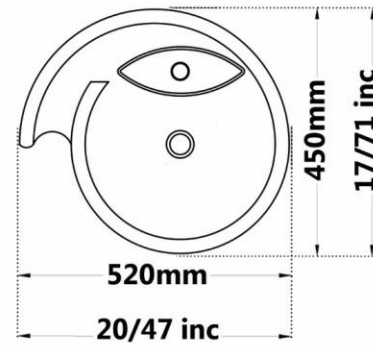

Code :GAT155 Size:450X520

**GALAXY Countertop Basin
Circle
With Tap Hole**