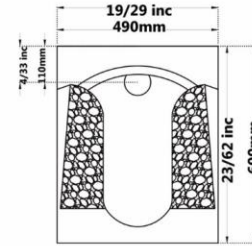

Code :PLO206 Size:470X550

**PLUTO Washbasin
With Full Pedestal**

Code :PLO220 Size:410X490

**PLUTO Washbasin
With Full Pedestal**

Gatria

Code :AYO107 Size:490X610

**AY Washbasin
With Full Pedestal**

Code :AYO204 Size:450X510

**AY Washbasin
With Full Pedestal**

Code :AYO225 Size:350X450

**AY Washbasin
With Full Pedestal**

ARSITA Squatting Pan
Large Ergonomic
Closed Rim

Code :ARO616 Size:600X600

PORIMA Squatting Pan
Closed Rim

Code :POO617 Size:500X600

Gatria

Code :TTM617 Size:490X600

TITAN Squatting Pan
Marble
Large Ergonomic
Closed Rim

Code :TTM618 Size:425X565

TITAN Squatting Pan
Marble
Small
Closed Rim

Code :TTW615 Size:490X600

TITAN Squatting Pan
 Straited
 Large Ergonomic
 Closed Rim

Code :TTW618 Size:425X565

TITAN Squatting Pan
 Straited
 Small
 Closed Rim

Gatria

Code :TTL617 Size:490X600

TITAN Squatting Pan
Olympic
Large Ergonomic
Closed Rim

Code :TTL618 Size:425X565

TITAN Squatting Pan
Olympic
Small
Closed Rim