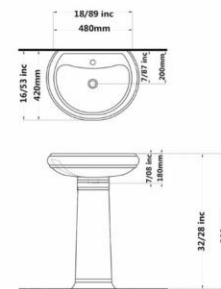

Gatria

**AY Wall Hung Washbasin
With Half Pedestal**

Code :AYO107 Size:490X610

Code :AYO204 Size:450X510

Code :AYO225 Size:350X450

Code :AYO218 Size:290X390

**GATRIA Wall Hung Washbasin
With Half Pedestal
Large & Small**

Code :GTO207 Size:470X615

Code :GTO206 Size:445X565

Gatria

Code :STO207 Size:460X610

**SATRON Washbasin
With Full Pedestal**

Code :STO206 Size:440X550

**SATRON Washbasin
With Full Pedestal**

Code :ATO210 Size:515X635

**ATAROD Washbasin
With Full Pedestal**

Code :ATO206 Size:470X555

**ATAROD Washbasin
With Full Pedestal**

Code :ATO203 Size:420X480

**ATAROD Washbasin
With Full Pedestal**

Code :ATO229 Size:35X40

**ATAROD Washbasin
With Full Pedestal**

Code :ZHO209 Size:510X630

**ZOHREH Washbasin
With Full Pedestal**

Code :ZHO205 Size:450X530

**ZOHREH Washbasin
With Full Pedestal**

Code :ZHO202 Size:380X445

**ZOHREH Washbasin
With Full Pedestal**

Code :ZLO208 Size:530X630