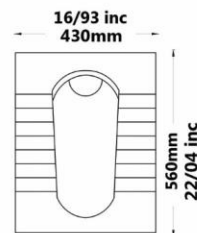

Code :TTW618 Size:425X565

TITAN Squatting Pan
 Straited
 Small
 Closed Rim

Gatria

Code :TTL617 Size:490X600

TITAN Squatting Pan
Olympic
Large Ergonomic
Closed Rim

Code :TTL618 Size:425X565

TITAN Squatting Pan
Olympic
Small
Closed Rim

Code :ORO619 Size:420X540

URANUS Squatting Pan
Flat Squatting Pan
Open Rim

Code :ORO620 Size:420X540

URANUS Squatting Pan
Deep Squatting Pan
Open Rim

Gatria

Code :ARO616 Size:430X560

ARSITA Squatting Pan

Ergonomic

Small

Closed Rim

Code :ARX616 Size:430X560

ARSITA Squatting Pan

Ergonomic

Center Pipe

Open & Closed Rim

Gatria