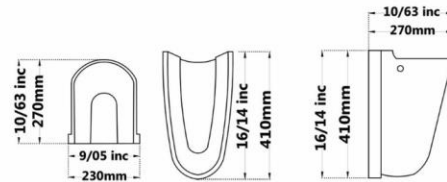

Code :SAYA8061 Size:370X500

**PORIMA Washbasin
For Infirm People
Rectangle**

Code :POO207 Size:560X600

Gatria

JUPITER Sink
Jupiter 60

Code : JPO808 Size:445X610

YUREK Sink
Yurek 60

Code : URO807 Size:450X610
Code : URO804 Size:400X510
Code : URO825 Size:355X450

Gatria

**AY Wall Hung Washbasin
With Half Pedestal**

Code :AYO107 Size:490X610

Code :AYO204 Size:450X510

Code :AYO225 Size:350X450

Code :AYO218 Size:290X390

**GATRIA Wall Hung Washbasin
With Half Pedestal
Large & Small**

Code :GTO207 Size:470X615

Code :GTO206 Size:445X565

Gatria

Code :STO207 Size:460X610

**SATRON Washbasin
With Full Pedestal**

Code :STO206 Size:440X550

**SATRON Washbasin
With Full Pedestal**

Code :ATO210 Size:515X635