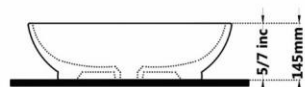

Code :STT152 Size:360X515

SATRON Countertop Basin
Rectangle
With Tap Hole