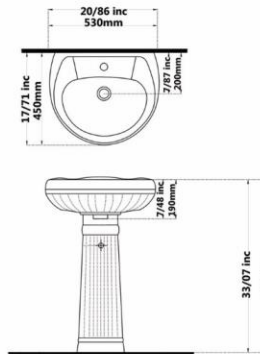

Gatria

**AY Wall Hung Washbasin
With Half Pedestal**

Code :AYO107 Size:490X610

Code :AYO204 Size:450X510

Code :AYO225 Size:350X450

Code :AYO218 Size:290X390

**GATRIA Wall Hung Washbasin
With Half Pedestal
Large & Small**

Code :GTO207 Size:470X615

Code :GTO206 Size:445X565

Gatria

Code :STO207 Size:460X610

**SATRON Washbasin
With Full Pedestal**

Code :STO206 Size:440X550

**SATRON Washbasin
With Full Pedestal**

Code :ATO210 Size:515X635

**ATAROD Washbasin
With Full Pedestal**

Code :ATO206 Size:470X555

**ATAROD Washbasin
With Full Pedestal**

Code :ATO203 Size:420X480

**ATAROD Washbasin
With Full Pedestal**

Code :ATO229 Size:35X40

**ATAROD Washbasin
With Full Pedestal**

Code :ZHO209 Size:510X630

**ZOHREH Washbasin
With Full Pedestal**

Code :ZHO205 Size:450X530

**ZOHREH Washbasin
With Full Pedestal**

Code :ZHO202 Size:380X445

**ZOHREH Washbasin
With Full Pedestal**

Code :ZLO208 Size:530X630