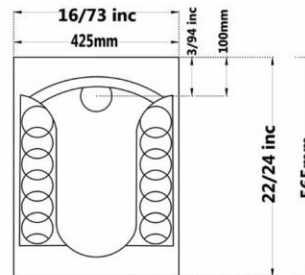

**AY Washbasin
With Full Pedestal**

Code :AYO225 Size:350X450

**AY Washbasin
With Full Pedestal**

ARSITA Squatting Pan
Large Ergonomic
Closed Rim

Code :ARO616 Size:600X600

PORIMA Squatting Pan
Closed Rim

Code :POO617 Size:500X600

Gatria

Code :TTM617 Size:490X600

TITAN Squatting Pan
Marble
Large Ergonomic
Closed Rim

Code :TTM618 Size:425X565

TITAN Squatting Pan
Marble
Small
Closed Rim

Code :TTW615 Size:490X600

TITAN Squatting Pan
 Straited
 Large Ergonomic
 Closed Rim

Code :TTW618 Size:425X565

TITAN Squatting Pan
 Straited
 Small
 Closed Rim

Gatria

Code :TTL617 Size:490X600

TITAN Squatting Pan
Olympic
Large Ergonomic
Closed Rim

Code :TTL618 Size:425X565

TITAN Squatting Pan
Olympic
Small
Closed Rim

Code :ORO619 Size:420X540

URANUS Squatting Pan
Flat Squatting Pan
Open Rim

Code :ORO620 Size:420X540

URANUS Squatting Pan
Deep Squatting Pan
Open Rim

Gatria

Code :ARO616 Size:430X560

ARSITA Squatting Pan

Ergonomic