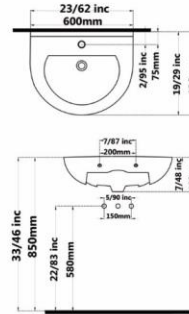

Code :ZHO209 Size:510X630

**ZOHREH Washbasin
With Full Pedestal**

Code :ZHO205 Size:450X530

**ZOHREH Washbasin
With Full Pedestal**

Code :ZHO202 Size:380X445

**ZOHREH Washbasin
With Full Pedestal**

Code :ZLO208 Size:530X630

**ZOHAL Washbasin
With Full Pedestal**

Code :ZLO206 Size:470X560

**ZOHAL Washbasin
With Full Pedestal**

Code :ZLO203 Size:400X485

**ZOHAL Washbasin
With Full Pedestal**

Code :PLO210 Size:510X630

**PLUTO Washbasin
With Full Pedestal**

Code :PLO206 Size:470X550

**PLUTO Washbasin
With Full Pedestal**

Code :PLO220 Size:410X490

**PLUTO Washbasin
With Full Pedestal**

Gatria

Code :AYO107 Size:490X610

**AY Washbasin
With Full Pedestal**

Code :AYO204 Size:450X510

**AY Washbasin
With Full Pedestal**

Code :AYO225 Size:350X450

**AY Washbasin
With Full Pedestal**

ARSITA Squatting Pan
Large Ergonomic
Closed Rim

Code :ARO616 Size:600X600

PORIMA Squatting Pan
Closed Rim

Code :POO617 Size:500X600