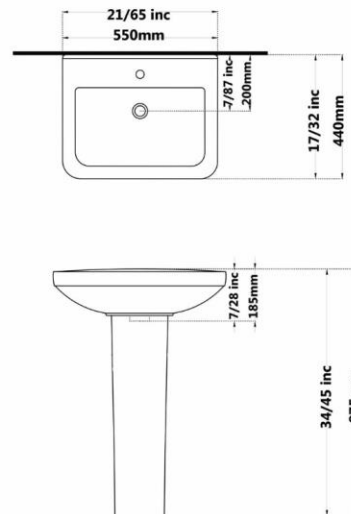

Gatria

**AY Wall Hung Washbasin
With Half Pedestal**

Code :AYO107 Size:490X610

Code :AYO204 Size:450X510

Code :AYO225 Size:350X450

Code :AYO218 Size:290X390

**GATRIA Wall Hung Washbasin
With Half Pedestal
Large & Small**

Code :GTO207 Size:470X615

Code :GTO206 Size:445X565

Gatria

Code :STO207 Size:460X610

**SATRON Washbasin
With Full Pedestal**

Code :STO206 Size:440X550

**SATRON Washbasin
With Full Pedestal**

Code :ATO210 Size:515X635

**ATAROD Washbasin
With Full Pedestal**

Code :ATO206 Size:470X555

**ATAROD Washbasin
With Full Pedestal**

Code :ATO203 Size:420X480

**ATAROD Washbasin
With Full Pedestal**

Code :ATO229 Size:35X40

**ATAROD Washbasin
With Full Pedestal**

Code :ZHO209 Size:510X630

**ZOHREH Washbasin
With Full Pedestal**

Code :ZHO205 Size:450X530

**ZOHREH Washbasin
With Full Pedestal**

Code :ZHO202 Size:380X445

**ZOHREH Washbasin
With Full Pedestal**

Code :ZLO208 Size:530X630