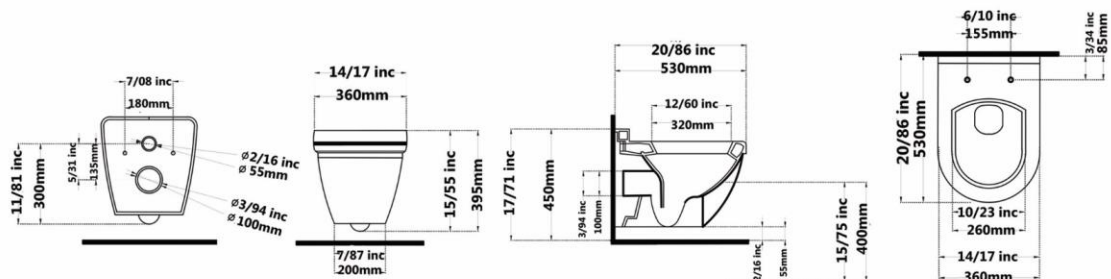

Gatria

**GATRIA Wall Hung
With Steel Bidet Pipe
Soft Close Seat Cover**

Anti Bacterial

Code: GTO701 / Size:360x650

Gatria

ARSITA Wall Hung With Steel Bidet Pipe Soft Close Seat Cover

Anti Bacterial

Code :ARA101 Size:360X530