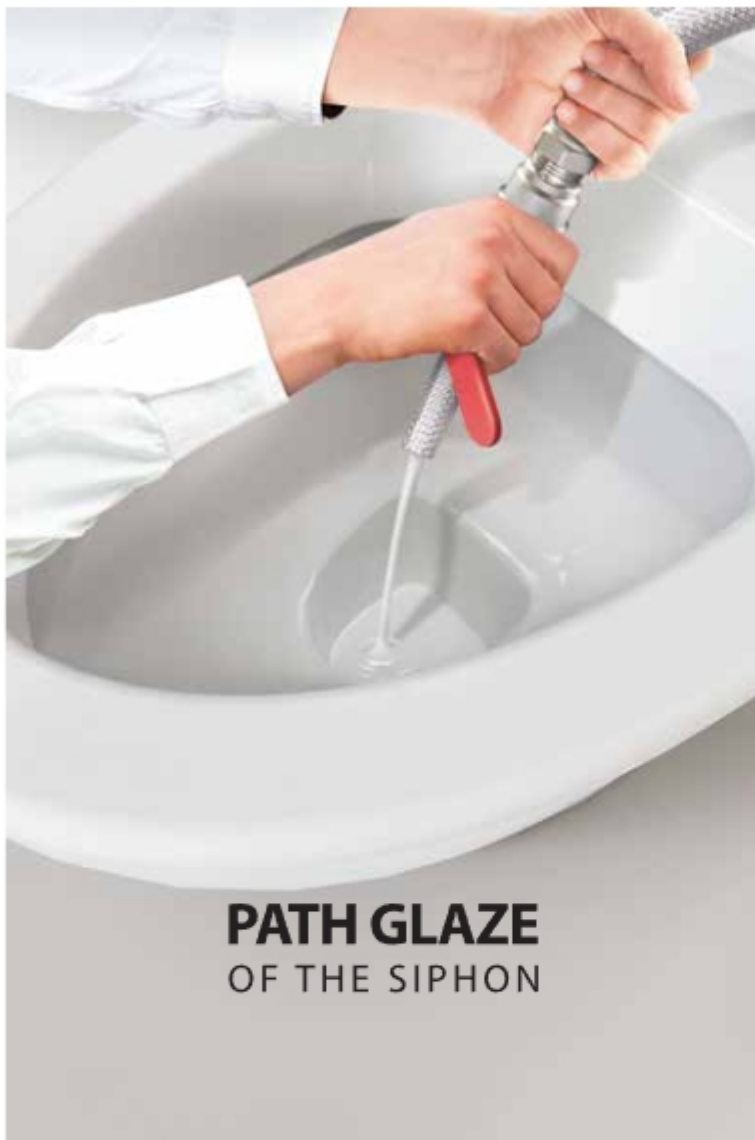

PATH GLAZE
OF THE SIPHON