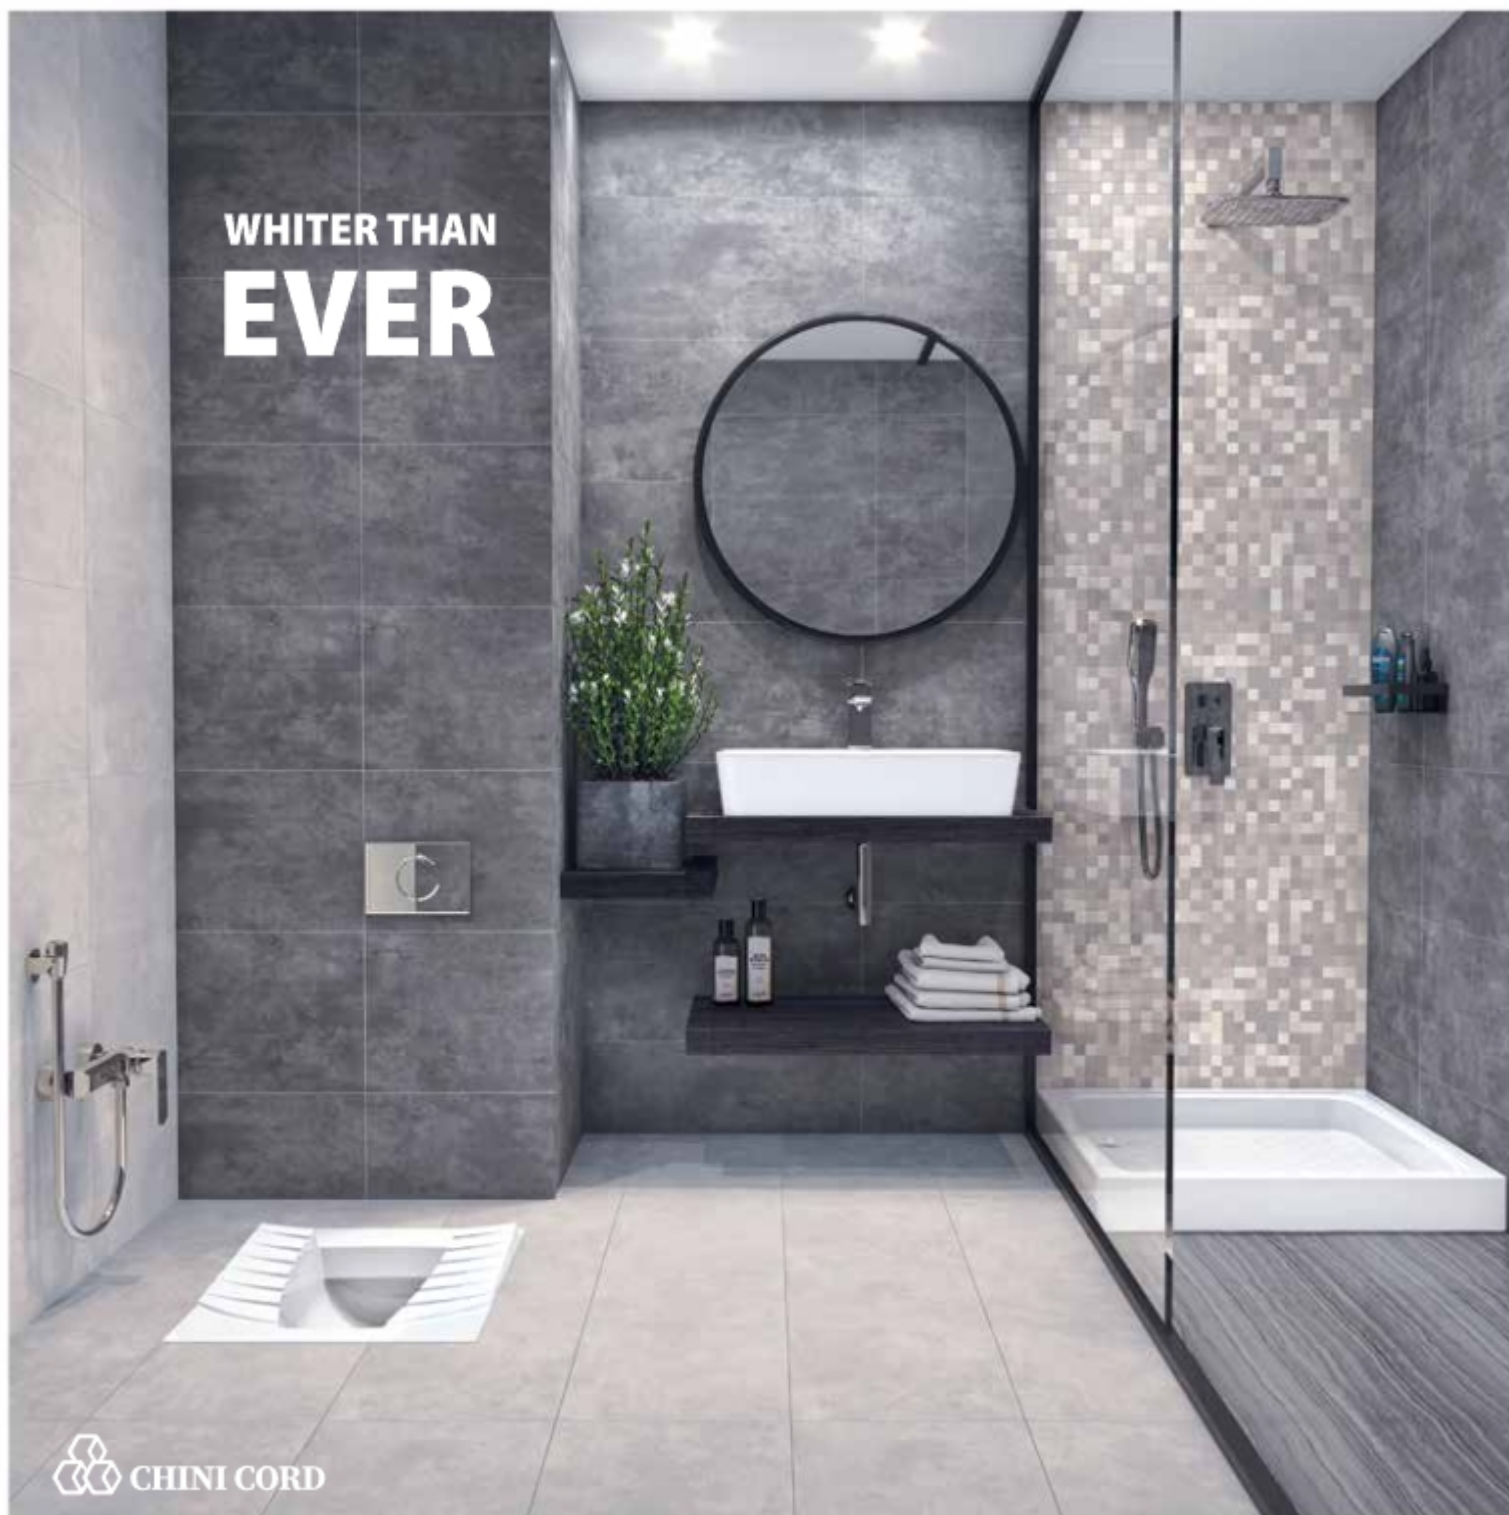

Size : 600*500*200

- Rimless Asian toilet
- Hygienic and easy to clean
- Suitable for medium and large bathrooms

ASIAN TOILET | AVINA

CLOSED-RIM AND RIMLESS MODELS ARE VERY HYGIENIC DUE TO THE LACK OF POSSIBILITY OF ACCUMULATION OF POLLUTANTS AND EASE OF CLEANING.

WHITER THAN
EVER

 CHINI CORD

زیردوشی رگال REGAL

Features	Antislip Surface	✓
	Rectangular Shower Tray	✓
	Anti-Germ Glaze	✓
	White Glaze	✓

Size : 800*800*150

- Ceramic shower tray
- Square design with 80 cm sides
- Anti-slip surface
- Hygienic and easy to clean
- Anti-germ, white and shiny glaze

زیردوشی ویولا VIOLA

Features	Antislip Surface	✓
	Rectangular Shower Tray	✓
	Anti-Germ Glaze	✓
	White Glaze	✓

Size : 700*700*110 800*800*110

- Ceramic shower tray
- Square design with 70 cm sides
- Anti-slip surface
- Hygienic and easy to clean
- Anti-germ, white and shiny glaze