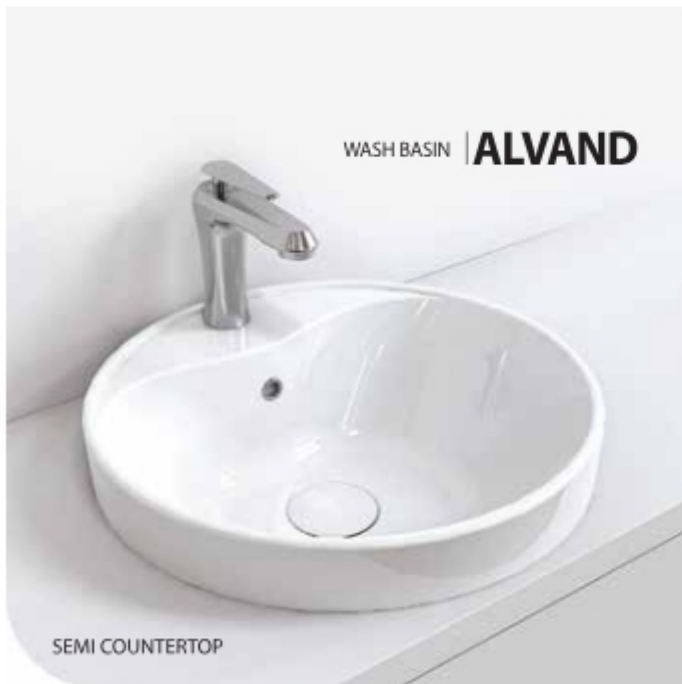

روشویی روکابینتی ویکتوریا VICTORIA

Features

- Bench top installation ✓
- One tap hole ✓
- Overflow channel ✓

Size : 600*400*220

- Oval design countertop basin
- Easy to install countertop basin
- Faster drain with overflow channel
- Ceramic trap cover
- Suitable for small and medium bathrooms

روشویی روکابینتی الوند ALVAND

Features

- Bench top installation ✓
- One tap hole ✓
- Overflow channel ✓

Size : 420*420*180 (H)*70 (h)

- Round and easy to install semi countertop basin
- Faster drain with overflow channel
- Ceramic trap cover
- Suitable for small and medium bathrooms