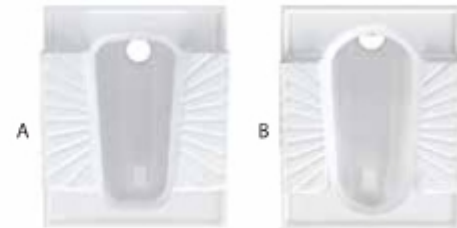

توالت آسیایی اریکا ERICA

Features

Gravity-fed Flushing system

ALL SQUAT TOILET MODELS

Draining System

Open Rim & Closed Rim

Medical

✓

- Closed rim and open rim Asian toilet
- Medical design
- Hygienic and easy to clean
- Suitable for small to large bathrooms

A.Closed Rim Size: 580*490*270

B.Open Rim Size: 540*450*220