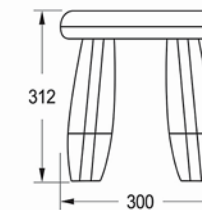

Verona
Code: ST200