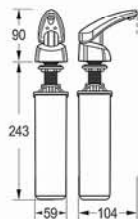

HI SINK
Parts Complete Replacement
Guarantee

5 Years
Guarantee