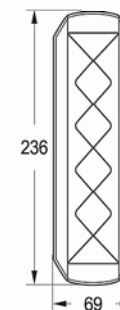

Kenzo
Code: K1020