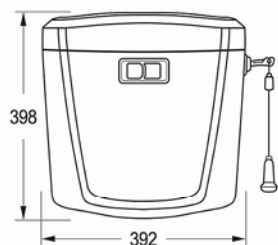

Imen
Code: S630