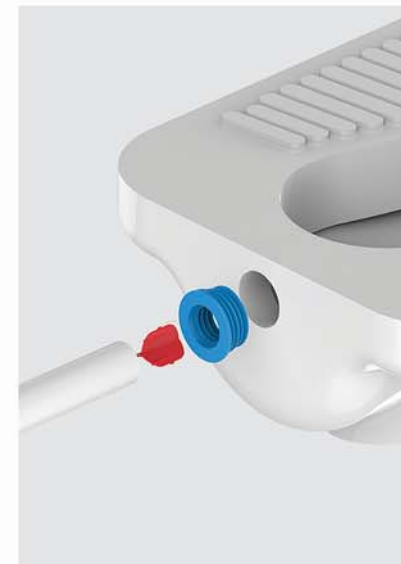

لوله "L"

با دارا بودن طول بلند قابلیت تنظیم فاصله مناسب از دیوار محل نصب را ارائه می نماید.

واشر پشت کاسه

با توجه به عدم دسترسی جهت تعویض این واشر، لاستیک پشت توالت ایمن آب از متریال مخصوص ساخت اروپا با حداقل ۲۰ سال ماندگاری تهیه شده است.

Jetrun Package

reduces installation error in L pipe at connection to toilet bowl, holder of invention registration; the Jetrun package includes step "L", water input section, "L" piper and cap.

"L" pipe

having a long length, it has the capability to be adjusted from an appropriate distance from the wall that is being installed on.

Water input Washer

considering the inaccessibility for exchanging this washer, the elastic behind Imen Ab's elastic is made from special material that is European made with at least 20 years durability.

HI SINK MOUNTED COUNTER LIQUID DISPENSER

- Equipped with a lock system for use in public places
- Easy one-hand use
- Appropriate dispensed soap accordant with hand-pressure
- Product's unique design leads to durability and no soap evaporation in the tank
- Anti-corrosion tank.(made with abs material)
- Soap refill without opening the tank
- Equipped with dripper to prevent dripping of liquid soap