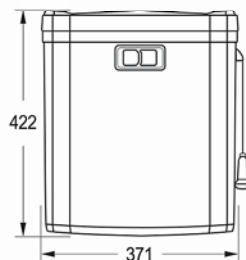

Product	Stool
Model	Verona
Size	312 \ 300 \ 300 mm
Weight	1.75 kg
Code	ST200

VERONA
Parts Complete Replacement
Guarantee

5 Years
Guarantee

STORAGE TANK

Hidden Pipe
Code: HP100

Caspian
Code: S2030

Persian
Code: S2020