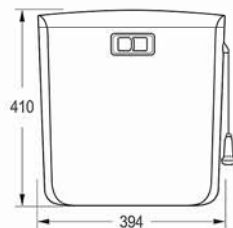

CASPIAN
Parts Complete Replacement
Guarantee

15 Years
Guarantee