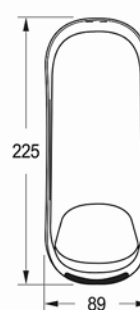

Product	Brush Toilet	Trash Bin
Model	Venice	Venice
Size	401\401\112 mm	198 \ 198 \ 316 mm
Capacity	-	4 Liter
Code	B710	T710

VENICE
Parts Complete Replacement
Guarantee

5 Years
Guarantee

STOOL

Designer & Manufacturer
of Building Sanitary Ware

Product	Stool
Model	Verona
Size	312 \ 300 \ 300 mm
Weight	1.75 kg
Code	ST200

VERONA
Parts Complete Replacement
Guarantee

5 Years
Guarantee

STORAGE TANK

Hidden Pipe
Code: HP100

Caspian
Code: S2030

Persian
Code: S2020

Imen
Code: S630

Arvand
Code: S830

Arass
Code: S730

Click
Wall hang

Click
Iranian

DISPENSER

Imaa
Code: E1040

Royan
Code: R1030

Kenzo
Code: K1020

Mahtab
Code: M101

Gloria
Code: G1010

Venice
Code: V110

Trust
Code: T101

Hi Sink
Code: HS1900

TRASH BIN & BRUSH TOILET / FOLDED TISSUE / STOOL

Venice / Verona
Code: T710 / B710