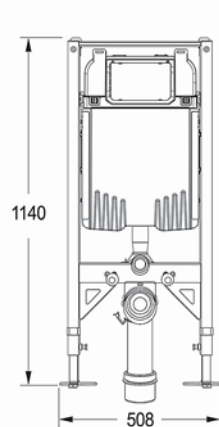

Click
Wall hang