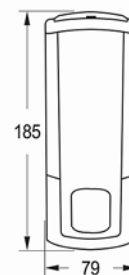

Gloria
Code: G1010