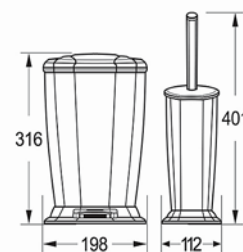

Product	Brush Toilet	Trash Bin
Model	Venice	Venice
Size	401\401\112 mm	198 \ 198 \ 316 mm
Capacity	-	4 Liter
Code	B710	T710

VENICE
Parts Complete Replacement
Guarantee

5 Years
Guarantee

STOOL

Designer & Manufacturer
of Building Sanitary Ware

Product	Stool
Model	Verona
Size	312 \ 300 \ 300 mm
Weight	1.75 kg
Code	ST200

VERONA
Parts Complete Replacement
Guarantee

5 Years
Guarantee

STORAGE TANK

Hidden Pipe
Code: HP100

Caspian
Code: S2030

Persian
Code: S2020

Kenzo
Code: K1020

Mahtab
Code: M101

Gloria
Code: G1010

Venice
Code: V110

Trust
Code: T101

Hi Sink
Code: HS1900

TRASH BIN & BRUSH TOILET / FOLDED TISSUE / STOOL

Venice / Verona
Code: T710 / B710