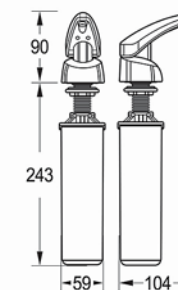

Product	Folded Tissue Dispenser
Model	Verona
Size	173 \ 241 \ 117 mm
Capacity	200*2ply sheets
Code	TH300

VERONA
Parts Complete Replacement
Guarantee

TRASH BIN & BRUSH TOILET

 Sanitary Ware
Manufacturer

برس توالت و سطل پدالی مدل ونیز

Product	Brush Toilet	Trash Bin
Model	Venice	Venice
Size	401\401\112 mm	198 \ 198 \ 316 mm
Capacity	-	4 Liter
Code	B710	T710

VENICE
Parts Complete Replacement
Guarantee

5 Years
Guarantee

STOOL

Designer & Manufacturer
of Building Sanitary Ware

Product	Stool
Model	Verona
Size	312 \ 300 \ 300 mm
Weight	1.75 kg
Code	ST200

VERONA
Parts Complete Replacement
Guarantee

5 Years
Guarantee

STORAGE TANK

Hidden Pipe
Code: HP100

Caspian
Code: S2030

Persian
Code: S2020

Kenzo
Code: K1020

Mahtab
Code: M101

Gloria
Code: G1010

Venice
Code: V110

Trust
Code: T101

Hi Sink
Code: HS1900

TRASH BIN & BRUSH TOILET / FOLDED TISSUE / STOOL

Venice / Verona
Code: T710 / B710