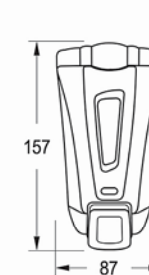

Product	Folded Tissue Dispenser
Model	Verona
Size	173 \ 241 \ 117 mm
Capacity	200*2ply sheets
Code	TH300

VERONA
Parts Complete Replacement
Guarantee

TRASH BIN & BRUSH TOILET

 Sanitary Ware
Manufacturer

برس توالت و سطل پدالی مدل ونیز

Product	Brush Toilet	Trash Bin
Model	Venice	Venice
Size	401\401\112 mm	198 \ 198 \ 316 mm
Capacity	-	4 Liter
Code	B710	T710

VENICE
Parts Complete Replacement
Guarantee

5 Years
Guarantee

STOOL

Designer & Manufacturer
of Building Sanitary Ware

Kenzo
Code: K1020

Mahtab
Code: M101

Gloria
Code: G1010

Venice
Code: V110

Trust
Code: T101

Hi Sink
Code: HS1900

TRASH BIN & BRUSH TOILET / FOLDED TISSUE / STOOL

Venice / Verona
Code: T710 / B710