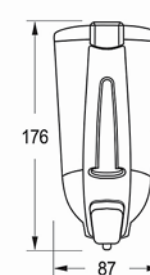

Product	Folded Tissue Dispenser
Model	Verona
Size	173 \ 241 \ 117 mm
Capacity	200*2ply sheets
Code	TH300

VERONA
Parts Complete Replacement
Guarantee

TRASH BIN & BRUSH TOILET

 Sanitary Ware
Manufacturer

برس توالت و سطل پدالی مدل ونیز

Product	Brush Toilet	Trash Bin
Model	Venice	Venice
Size	401\401\112 mm	198 \ 198 \ 316 mm
Capacity	-	4 Liter
Code	B710	T710

VENICE
Parts Complete Replacement
Guarantee

5 Years
Guarantee

STOOL

Designer & Manufacturer
of Building Sanitary Ware

Product	Stool
Model	Verona
Size	312 \ 300 \ 300 mm
Weight	1.75 kg
Code	ST200

VERONA
Parts Complete Replacement
Guarantee

5 Years
Guarantee

STORAGE TANK

Hidden Pipe
Code: HP100

Caspian
Code: S2030

Persian
Code: S2020

Kenzo
Code: K1020

Mahtab
Code: M101

Gloria
Code: G1010

Venice
Code: V110

Trust
Code: T101

Hi Sink
Code: HS1900

TRASH BIN & BRUSH TOILET / FOLDED TISSUE / STOOL

Venice / Verona
Code: T710 / B710