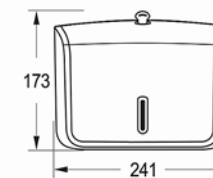

Verona
Code: TH300