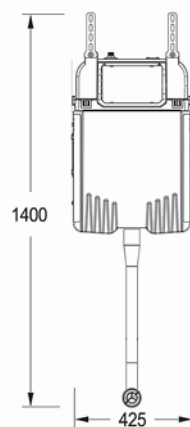

Product	Brush Toilet	Trash Bin
Model	Venice	Venice
Size	401\401\112 mm	198 \ 198 \ 316 mm
Capacity	-	4 Liter
Code	B710	T710

VENICE
Parts Complete Replacement
Guarantee

5 Years
Guarantee

STOOL

Designer & Manufacturer
of Building Sanitary Ware

Product	Stool
Model	Verona
Size	312 \ 300 \ 300 mm
Weight	1.75 kg
Code	ST200

VERONA
Parts Complete Replacement
Guarantee

5 Years
Guarantee

STORAGE TANK

Hidden Pipe
Code: HP100

Caspian
Code: S2030

Persian
Code: S2020

Imen
Code: S630

Arvand
Code: S830

Arass
Code: S730

Click
Wall hang

Click
Iranian

DISPENSER

Imaa
Code: E1040

Royan
Code: R1030

Kenzo
Code: K1020

Mahtab
Code: M101

Gloria
Code: G1010

Venice
Code: V110

Trust
Code: T101

Hi Sink
Code: HS1900

TRASH BIN & BRUSH TOILET / FOLDED TISSUE / STOOL

Venice / Verona
Code: T710 / B710