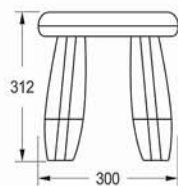

VERONA
Parts Complete Replacement
Guarantee

5 Years
Guarantee