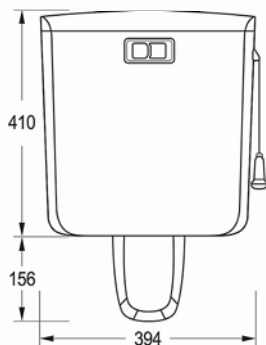

Product	Brush Toilet	Trash Bin
Model	Venice	Venice
Size	401\401\112 mm	198 \ 198 \ 316 mm
Capacity	-	4 Liter
Code	B710	T710

VENICE
Parts Complete Replacement
Guarantee

5 Years
Guarantee

STOOL

Designer & Manufacturer
of Building Sanitary Ware

Product	Stool
Model	Verona
Size	312 \ 300 \ 300 mm
Weight	1.75 kg
Code	ST200

VERONA
Parts Complete Replacement
Guarantee

5 Years
Guarantee

STORAGE TANK

Hidden Pipe
Code: HP100

Caspian
Code: S2030

Persian
Code: S2020