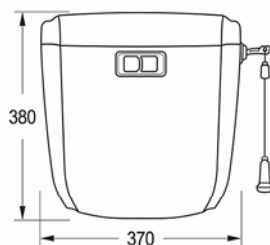

Arvand
Code: S830