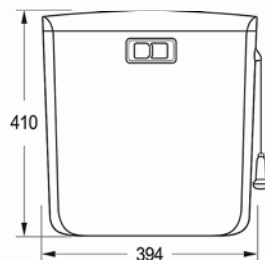

Product	Stool
Model	Verona
Size	312 \ 300 \ 300 mm
Weight	1.75 kg
Code	ST200

VERONA
Parts Complete Replacement
Guarantee

5 Years
Guarantee

STORAGE TANK

Hidden Pipe
Code: HP100

Caspian
Code: S2030

Persian
Code: S2020