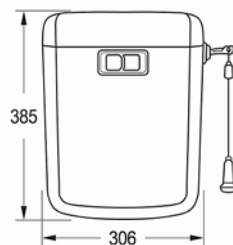

Arass
Code: S730