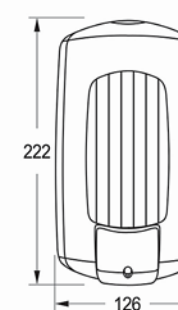

Mahtab
Code: M101