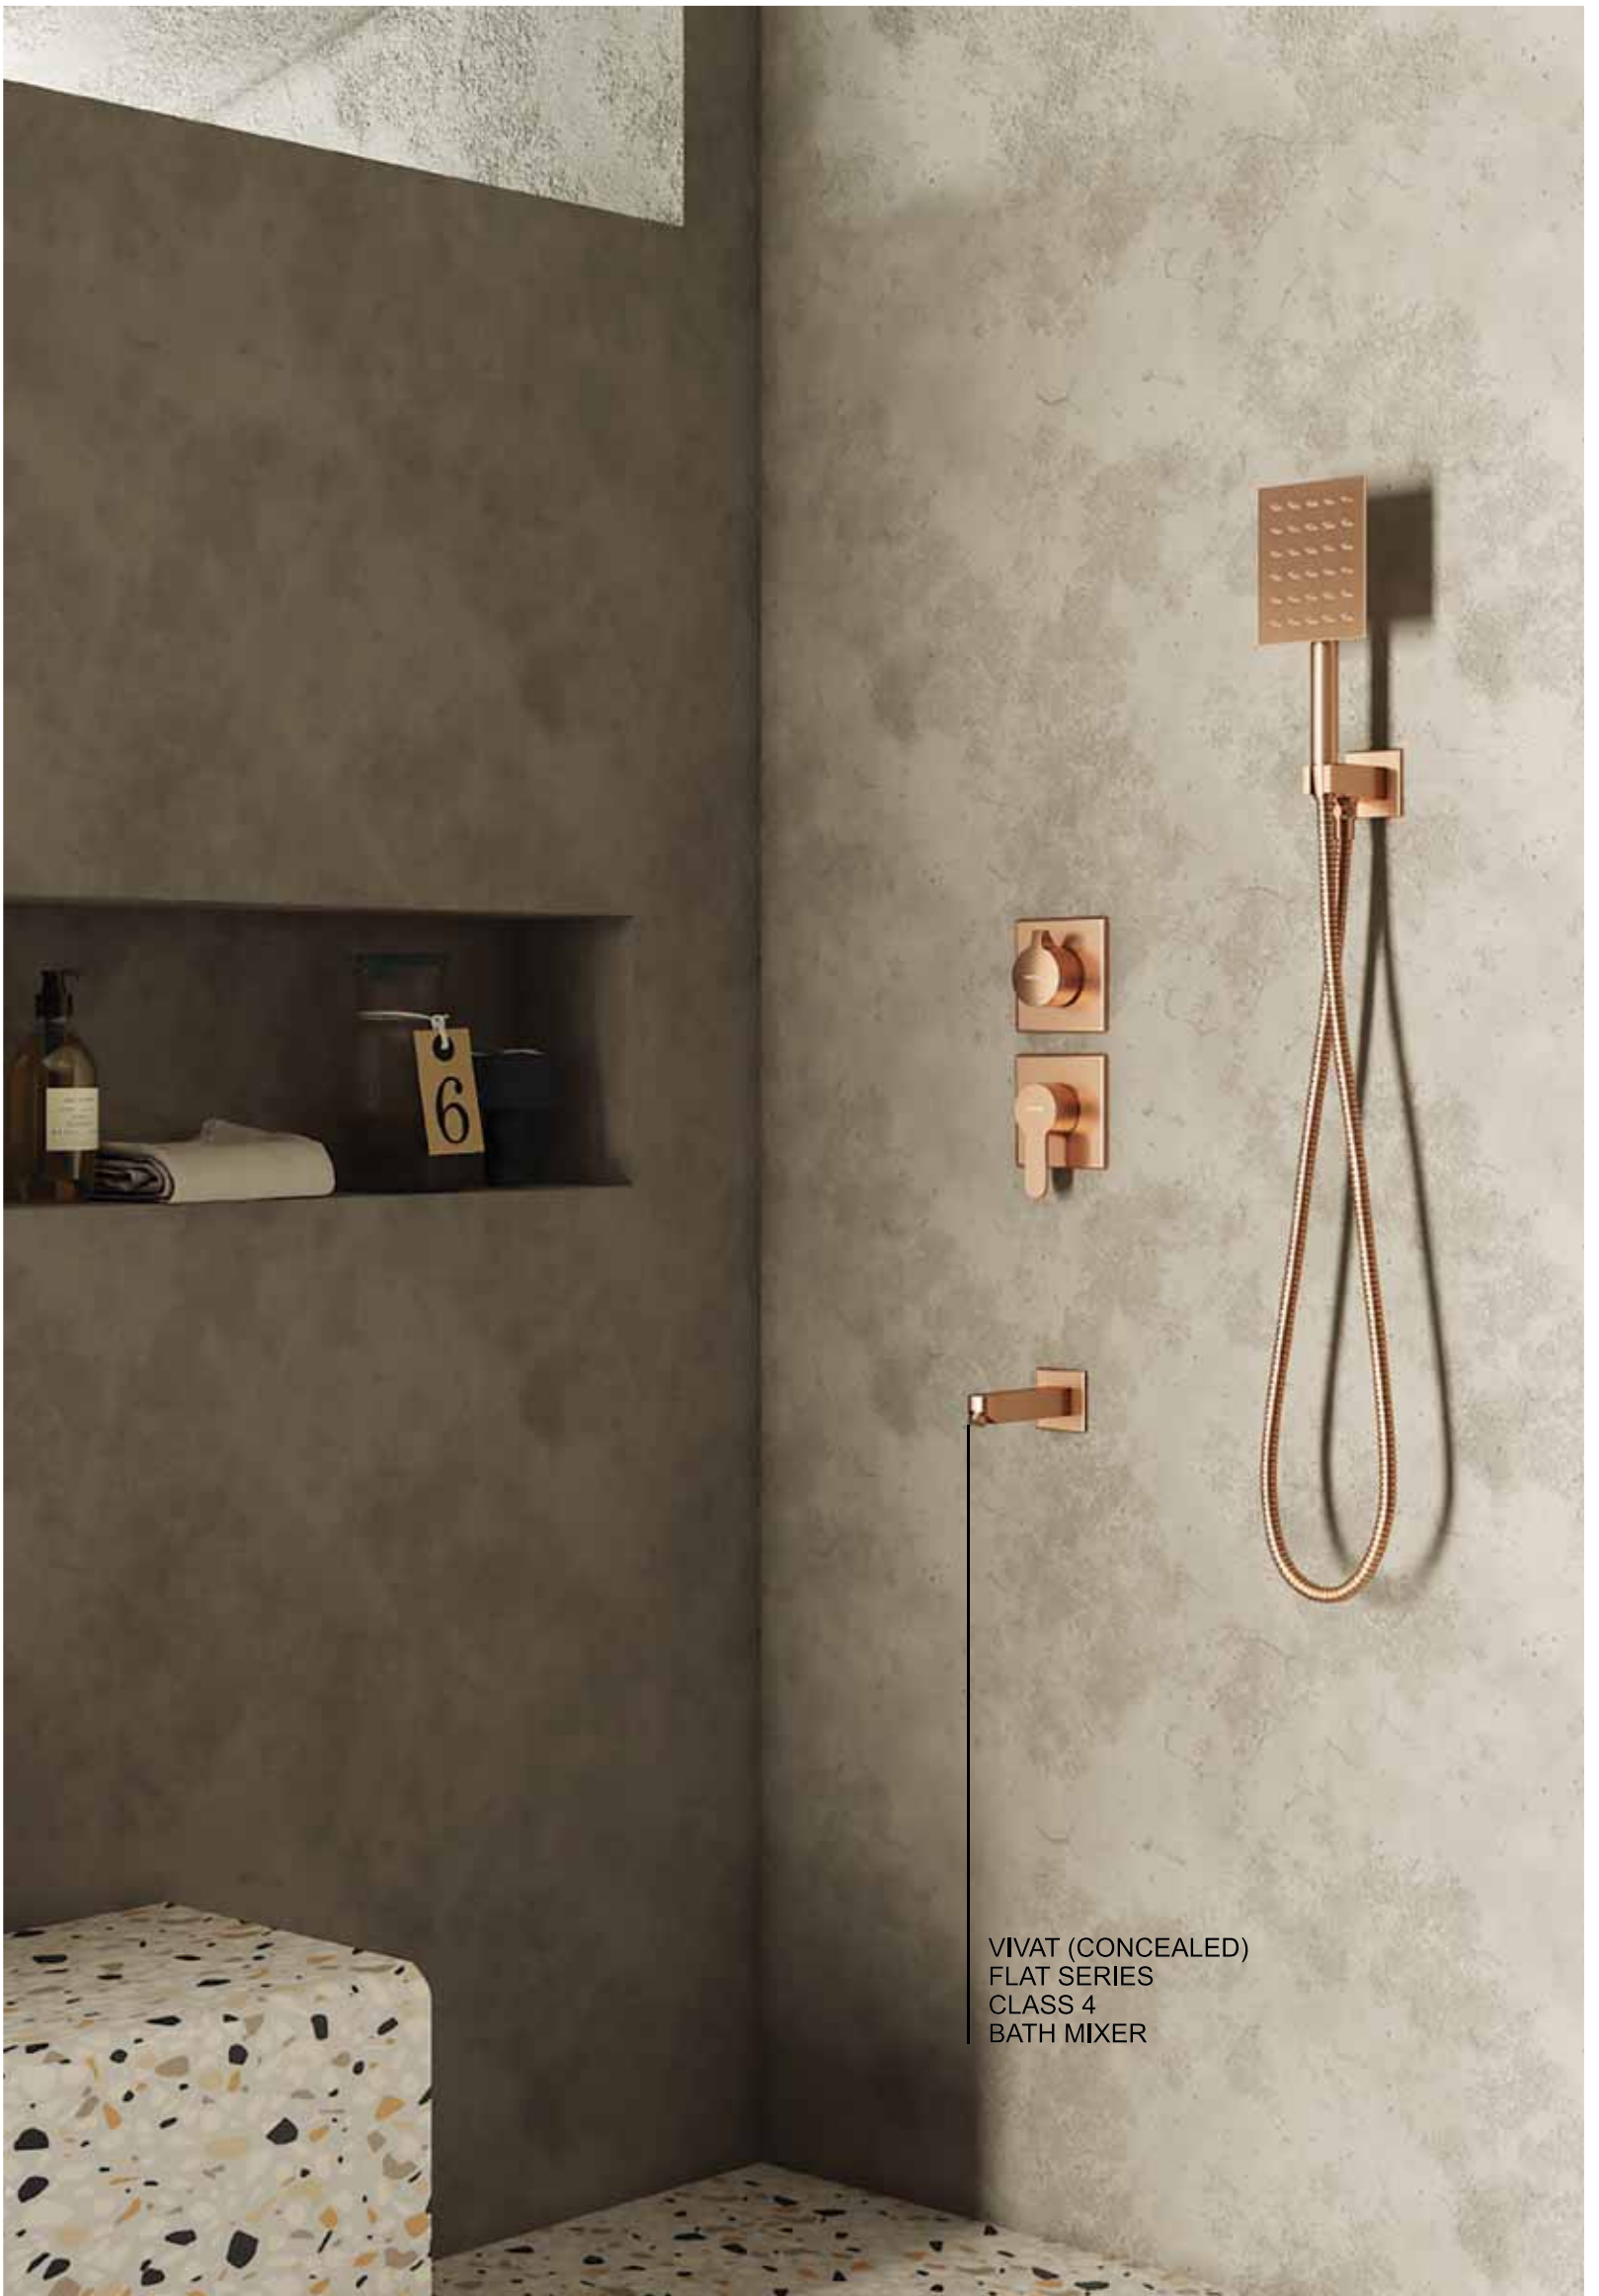

Flat Rosegold
83038

Flat Golden
82738

Flat Chrome
82638

Flat Matte Rosegold
82838

Flat Matte Golden
83138

Flat Matte Chrome
83238

Flat Golden-White
82938

VIVAT (CONCEALED)
FLAT SERIES
CLASS 4
BATH MIXER

Flat Rosegold
83039

Flat Golden
82739

Flat Chrome
82639

Vivat (Concealed)
Flat series
Class 4
Bath Mixer

Flat Matte Rosegold
82839

Flat Matte Golden
83139

Flat Matte Chrome
83239

Flat Golden-White
82939

CONCEALED COLLECTION

RASSAN
SANITARY FAUCET MANUFACTURER

Golden-White
82913

Vivat (Concealed)
Flat series
Basin mixer
82413

Chrome
82613

Gold
82713

Rosegold
83013

Matte chrome
83213