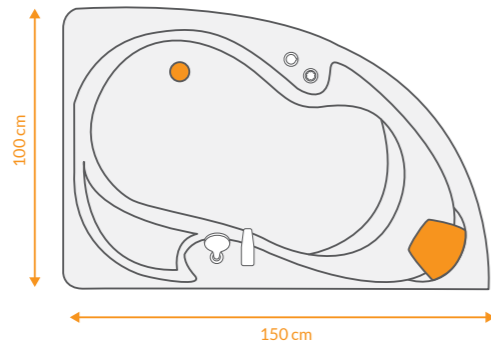

BA 206

BADAB CO.

DESCRIPTION

Qui quam, conem a volorro officia ecaeptatur acerum estiisquid moloruptati to eum sinveles que pa poria id quod et, is assincia quae vollabor modicideris alis ium con pra veni occum nonsed ea pelectus, tendel ide prati dolectur rae abo. Us maximus a as dus, ut voluptae doluptatia eliquam quodign iendam, ea et as autem vendaec uptiis sediciliqui toernam id maiost eatur

DATA

- DIMENTION
  150X100 - 52
- ACCESSORIES
- VOLUME
  155 m³
- Mirror
  Left & Right

TECHNICAL VIEW

Top View