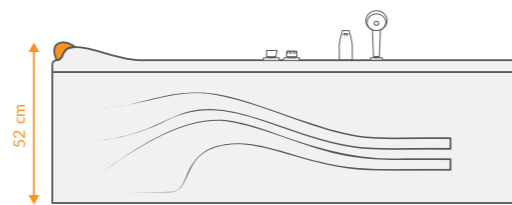

## DATA

-  DIMENTION 160X70 - 52
-  ACCESSORIES 
-  VOLUME 155 m<sup>3</sup>
-  Mirror Left & Right

## TECHNICAL VIEW

Real View

Top View

Front View