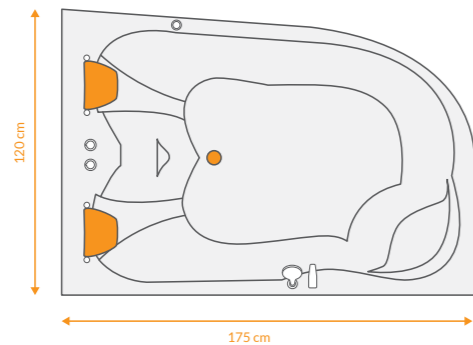

BA 301

BADAB CO.

DESCRIPTION

Qui quam, conem a volorro officia ecaeptatur acerum estiisquid moloruptati to eum sinveles que pa poria id quod et, is assincia quae vollabor modicideris alis ium con pra veni occum nonsed ea pelectus, tendel ide prati dolectur rae abo. Us maximus a as dus, ut voluptae doluptatia eliquam quodign iendam, ea et as autem vendaec uptiis sediciliqui toernam id maiost eatur

DATA

- DIMENTION
  175X120 - 69
- ACCESSORIES
- VOLUME
  155 m³
- Mirror
  Left & Right

TECHNICAL VIEW

Top View