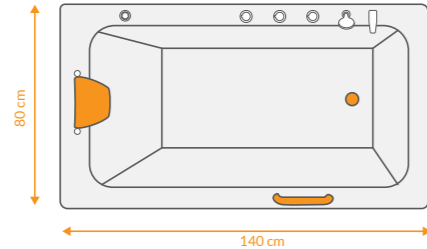

BA 113

BADAB CO.

DESCRIPTION

Qui quam, conem a volorro officia ecaeptatur acerum estiisquid moloruptati to eum sinveles que pa poria id quod et, is assincia quae vollabor modicideris alis ium con pra veni occum nonsed ea pelectus, tendel ide prati dolectur rae abo. Us maximus a as dus, ut voluptae doluptatia eliquam quodign iendam, ea et as autem vendaec uptiis sediciliqui toernam id maiost eatur

DATA

DIMENTION
140X80 - 58

ACCESSORIES

VOLUME
140X80 - 58

Mirror
Left & Right

TECHNICAL VIEW

Top View