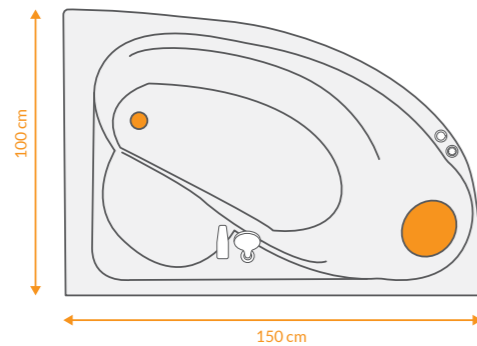

BA 207

BADAB CO.

DESCRIPTION

Qui quam, conem a volorro officia ecaeptatur acerum estiisquid moloruptati to eum sinveles que pa poria id quod et, is assincia quae vollabor modicideris alis ium con pra veni occum nonsed ea pelectus, tendel ide prati dolectur rae abo. Us maximus a as dus, ut voluptae doluptatia eliquam quodign iendam, ea et as autem vendaec uptiis sediciliqui toernam id maiost eatur

DATA

- DIMENTION
  150X100 - 53
- ACCESSORIES
- VOLUME
  155 m³
- Mirror
  Left & Right

TECHNICAL VIEW

Top View