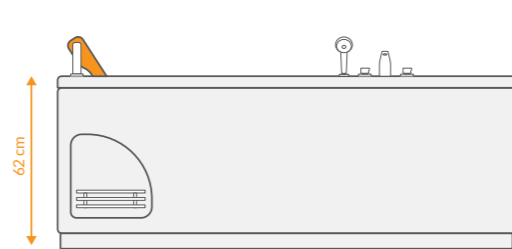

**DATA**

-  **DIMENTION**  
170X78 - 62
-  **ACCESSORIES**  

-  **VOLUME**  
170X78 - 62
-  **Mirror**  
Left & Right

**TECHNICAL VIEW**

Real View

Top View

Front View