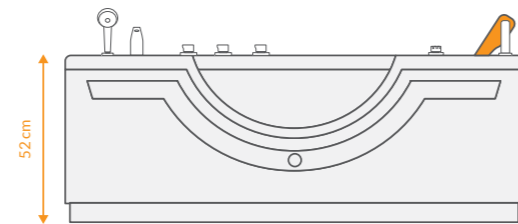

## DATA

-  DIMENTION (160&170)X80 - 52
-  ACCESSORIES 
-  VOLUME 155 m<sup>3</sup>
-  Mirror Left & Right

## TECHNICAL VIEW

Real View

Top View

Front View