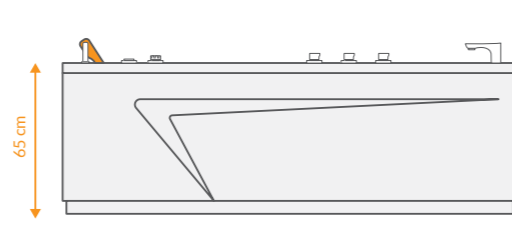

BA 115

BADAB CO.

DESCRIPTION

Qui quam, conem a volorro officia ecaeptatur acerum estiisquid moloruptati to eum sinveles que pa poria id quod et, is assincia quae vollabor modicideris alis ium con pra veni occum nonsed ea pelectus, tendel ide prati dolectur rae abo. Us maximus a as dus, ut voluptae doluptatia eliquam quodign iendam, ea et as autem vendaec uptiis sediciliqui toernam id maiost eatur

DATA

- DIMENTION (160x170)X80 - 65
- ACCESSORIES
- VOLUME (160x170)X80 - 65
- Mirror Left & Right

TECHNICAL VIEW

Front View