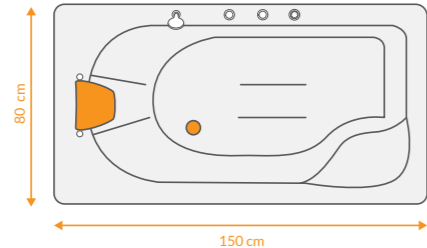

## DATA

-  DIMENTION  
164X80 - 63
-  ACCESSORIES  
  
-  VOLUME  
155 m<sup>3</sup>
-  Mirror  
Left & Right

## DATA

-  DIMENTION  
154X84 - 60
-  ACCESSORIES  

-  VOLUME  
155 m<sup>3</sup>
-  Mirror  
Left & Right

## DATA

-  DIMENTION  
150X80 - 55
-  ACCESSORIES  

-  VOLUME  
150X80 - 55
-  Mirror  
Left & Right

## TECHNICAL VIEW

Real View

Top View

Front View

PHOTO VIEW