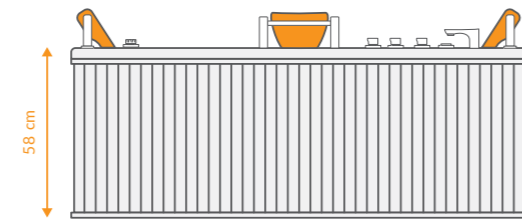

BA 303

BADAB CO.

DESCRIPTION

Qui quam, conem a volorro officia ecaeptatur acerum estiisquid moloruptati to eum sinveles que pa poria id quod et, is assincia quae vollabor modicideris alis ium con pra veni occum nonsed ea pelectus, tendel ide prati dolectur rae abo. Us maximus a as dus, ut voluptae doluptatia eliquam quodign iendam, ea et as autem vendaec uptiis sediciliqui toernam id maiost eatur

DATA

DIMENTION
164X (58 - 230)

ACCESSORIES

VOLUME
155 m³

Mirror
Left & Right

TECHNICAL VIEW

Front View