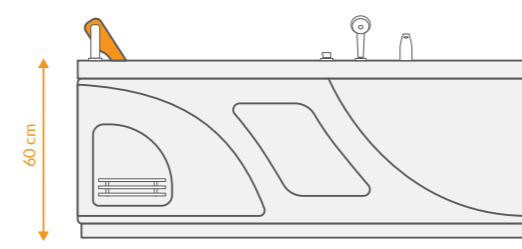

BA 111

BADAB CO.

DESCRIPTION

Qui quam, conem a volorro officia ecaeptatur acerum estiisquid moloruptati to eum sinveles que pa poria id quod et, is assincia quae vollabor modicideris alis ium con pra veni occum nonsed ea pelectus, tendel ide prati dolectur rae abo. Us maximus a as dus, ut voluptae doluptatia eliquam quodign iendam, ea et as autem vendaec uptiis sediciliqui toernam id maiost eatur

DATA

DIMENTION
160X75 - 60

ACCESSORIES

VOLUME
160X75 - 60

Mirror
Left & Right

TECHNICAL VIEW

Front View