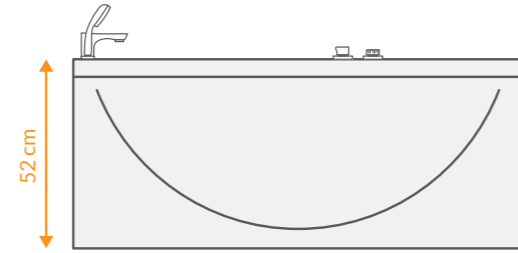

## DATA

-  DIMENTION 120X70 - 52
-  ACCESSORIES 
-  VOLUME 155 m<sup>3</sup>
-  Mirror Left & Right

## TECHNICAL VIEW

Real View

Top View

Front View