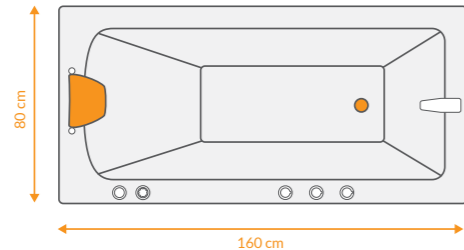

BA 115

BADAB CO.

DESCRIPTION

Qui quam, conem a volorro officia ecaeptatur acerum estiisquid moloruptati to eum sinveles que pa poria id quod et, is assincia quae vollabor modicideris alis ium con pra veni occum nonsed ea pelectus, tendel ide prati dolectur rae abo. Us maximus a as dus, ut voluptae doluptatia eliquam quodign iendam, ea et as autem vendaec uptiis sediciliqui toernam id maiost eatur

DATA

- DIMENTION (160x170)X80 - 65
- ACCESSORIES
- VOLUME (160x170)X80 - 65
- Mirror Left & Right

TECHNICAL VIEW

Top View