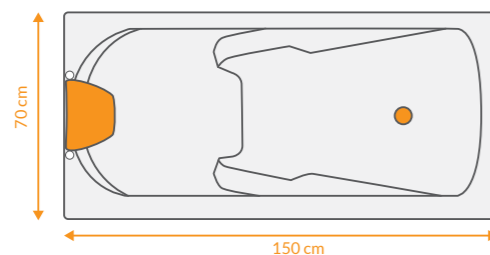

BA 116

BADAB CO.

DESCRIPTION

Qui quam, conem a volorro officia ecaeptatur acerum estiisquid moloruptati to eum sinveles que pa poria id quod et, is assincia quae vollabor modicideris alis ium con pra veni occum nonsed ea pelectus, tendel ide prati dolectur rae abo. Us maximus a as dus, ut voluptae doluptatia eliquam quodign iendam, ea et as autem vendaec uptiis sediciliqui toernam id maiost eatur

DATA

- DIMENTION (140-150)X70 - 52
- ACCESSORIES
- VOLUME (140-150)X70 - 52
- Mirror Left & Right

TECHNICAL VIEW

Top View