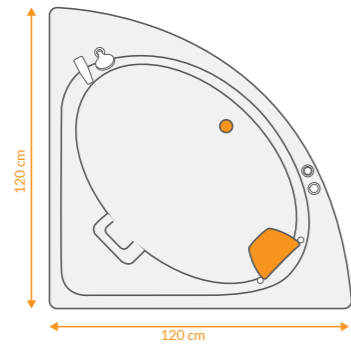

BA 204

BADAB CO.

DESCRIPTION

Qui quam, conem a volorro officia ecaeptatur acerum estiisquid moloruptati to eum sinveles que pa poria id quod et, is assincia quae vollabor modicideris alis ium con pra veni occum nonsed ea pelectus, tendel ide prati dolectur rae abo. Us maximus a as dus, ut voluptae doluptatia eliquam quodign iendam, ea et as autem vendaec uptiis sediciliqui toernam id maiost eatur

DATA

DIMENTION
120X120 - 55

ACCESSORIES

VOLUME
120X120 - 55

Mirror
Left & Right

TECHNICAL VIEW

Top View