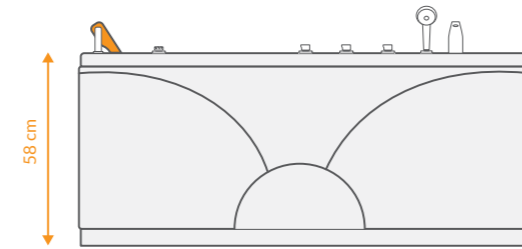

BA 113

BADAB CO.

DESCRIPTION

Qui quam, conem a volorro officia ecaeptatur acerum estiisquid moloruptati to eum sinveles que pa poria id quod et, is assincia quae vollabor modicideris alis ium con pra veni occum nonsed ea pelectus, tendel ide prati dolectur rae abo. Us maximus a as dus, ut voluptae doluptatia eliquam quodign iendam, ea et as autem vendaec uptiis sediciliqui toernam id maiost eatur

DATA

DIMENTION
140X80 - 58

ACCESSORIES

VOLUME
140X80 - 58

Mirror
Left & Right

TECHNICAL VIEW

Front View