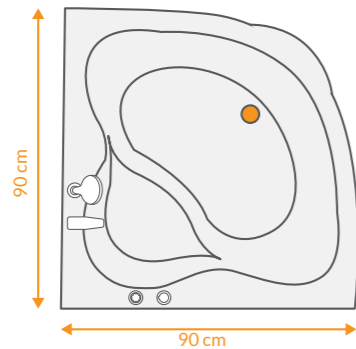

BA 002

BADAB CO.

DESCRIPTION

Qui quam, conem a volorro officia ecaeptatur acerum estiisquid moloruptati to eum sinveles que pa poria id quod et, is assincia quae vollabor modicideris alis ium con pra veni occum nonsed ea pelectus, tendel ide prati dolectur rae abo. Us maximus a as dus, ut voluptae doluptatia eliquam quodign iendam, ea et as autem vendaec uptiis sediciliqui toernam id maiost eatur

DATA

- DIMENTION
  90X90 - 48
- ACCESSORIES
- VOLUME
  155 m³
- Mirror
  Left & Right

TECHNICAL VIEW

Top View