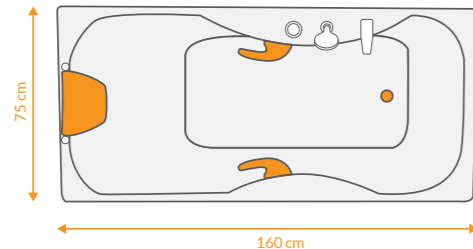

BA 111

BADAB CO.

DESCRIPTION

Qui quam, conem a volorro officia ecaeptatur acerum estiisquid moloruptati to eum sinveles que pa poria id quod et, is assincia quae vollabor modicideris alis ium con pra veni occum nonsed ea pelectus, tendel ide prati dolectur rae abo. Us maximus a as dus, ut voluptae doluptatia eliquam quodign iendam, ea et as autem vendaec uptiis sediciliqui toernam id maiost eatur

DATA

DIMENTION
160X75 - 60

ACCESSORIES

VOLUME
160X75 - 60

Mirror
Left & Right

TECHNICAL VIEW

Top View