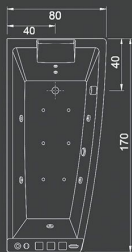

T117

SIZE: 1700X800X620 mm