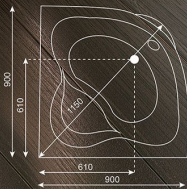

T002

SIZE: 900X900X480 mm