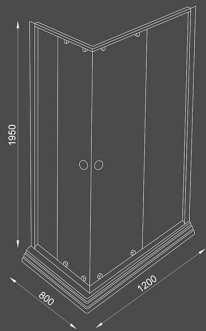

RECTANGLE SHOWER FRAME

Available sizes:

SIZE: 800X800X1950 mm

SIZE: 900X900X1950 mm

SIZE: 1000X800X1950 mm

SIZE: 1200X800X1950 mm

SIZE: 1500X900X1950 mm