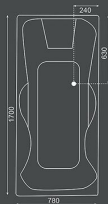

T112

SIZE: 1700X780X620 mm ©©