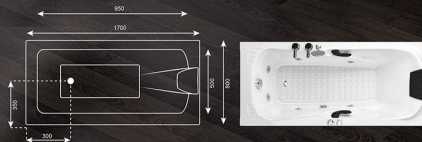

T105

SIZE: 1600X800X650 mm   SIZE: 1700X800X650 mm