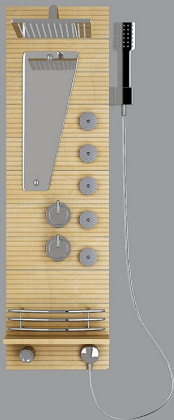

Available sizes:

SIZE: 800X800X1950 mm

SIZE: 900X900X1950 mm

SIZE: 1000X800X1950 mm

SIZE: 1200X800X1950 mm

SIZE: 1500X900X1950 mm

CURVE SHOWER FRAME

These premium doors feature minimal metal framing to create an elegant, sophisticated look and feel. This frame adds structure to the glass for solid operation.

Available sizes:

SIZE: 800X800X1950 mm

SIZE: 900X900X1950 mm

SH01

SIZE: 1300X310X410 mm

PRODUCT DETAILS:

- Material: Acrylic
- Installation: Freestanding
- Product Warranty: 5 Years
- Faucet Included: Yes

SH02

SIZE: 1300X310X410 mm

PRODUCT DETAILS:

- Material: Acrylic
- Installation: Freestanding
- Product Warranty: 5 Years
- Faucet Included: Yes

SH04

SIZE: 1100X250X150 mm

PRODUCT DETAILS:

- Material: Acrylic
- Installation: Freestanding
- Product Warranty: 5 Years
- Faucet Included: Yes

SH10

SIZE: 1500X210X150 mm

PRODUCT DETAILS:

- Material: Acrylic
- Installation: Freestanding
- Product Warranty: 5 Years
- Faucet Included: Yes

SH08

SIZE: 1940X370X150 mm

PRODUCT DETAILS:

- Material: Acrylic
- Installation: Freestanding
- Product Warranty: 5 Years
- Faucet Included: Yes