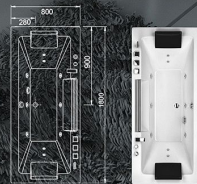

T306

SIZE: 1800X800X650 mm