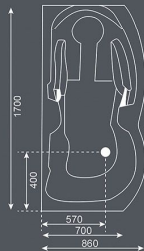

T106

SIZE: 1700X860X540 mm ©©