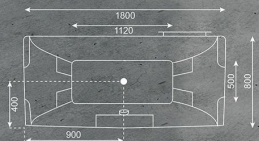

T302

SIZE: 1800X800X670 mm ©©