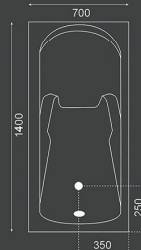

T116

SIZE: 1400X700X500 mm