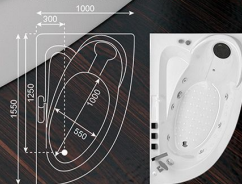

T205

SIZE: 1550X1000X550 mm