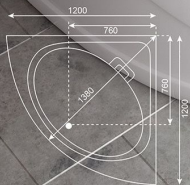

T204

SIZE: 1200X1200X550 mm