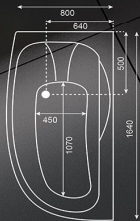

10

T101

SIZE: 1640X800X630 mm ©©