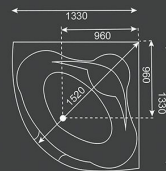

T202

SIZE: 1330X1330X610 mm