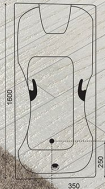

T111

SIZE: 1600X750X600 mm ©©