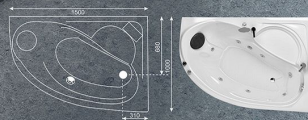

T207

SIZE: 1500X1000X530 mm