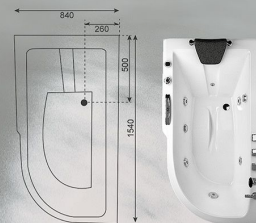

T102

SIZE: 1540X840X600 mm ©®