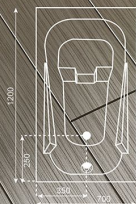

T001

SIZE: 1200X700X520 mm ©©