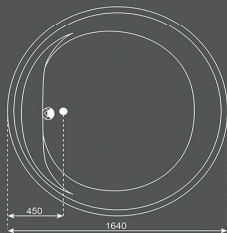

T303

SIZE: 1640X580 mm