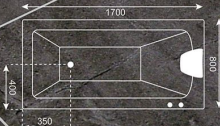

T115

SIZE: 1600X800X650 mm   SIZE: 1700X800X650 mm