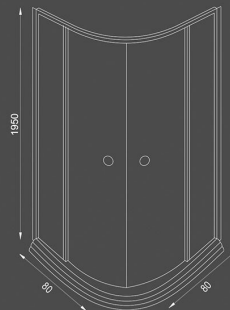

CURVE SHOWER FRAME

Available sizes:

SIZE: 800X800X1950 mm

SIZE: 900X900X1950 mm