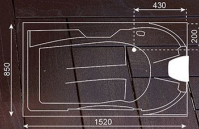

T109

SIZE: 1520X850X600 mm

The 109 Bathtub is a jacuzzi with medical floor. It has the glass panel in front of and produce with low different handels.