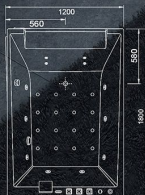

T307

SIZE: 1800X1200X620 mm