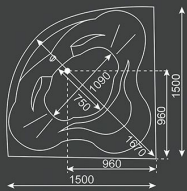

T201

SIZE: 1500X1500X690 mm