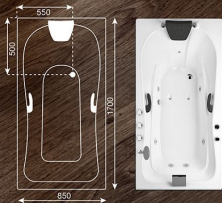

T107

SIZE: 1700X850X650 mm