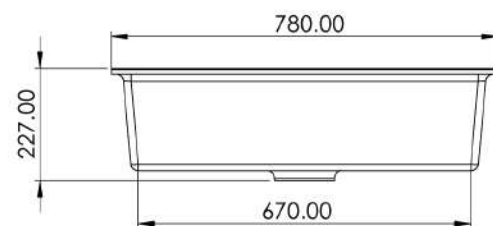

# Lavan

single tank alternative

section A

Length 780 mm

Width 495 mm

Depth 227 mm

Single Tank 780x495 mm

section B