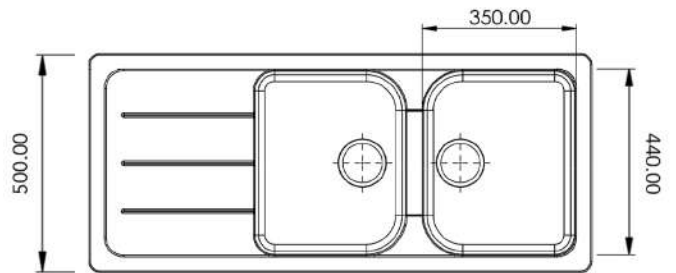

Kapri

double tank alternative

Length 1150 mm

Width 500 mm

Depth 190 mm

Color site

section A