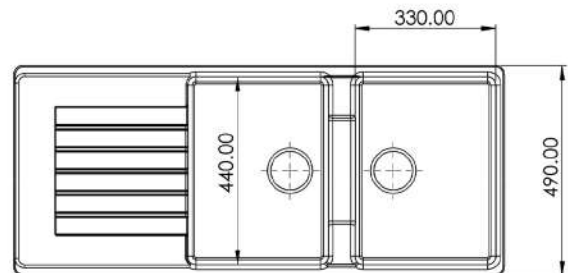

# Lipar

double tank alternative

section A

section B

Length 1145 mm

Width 490 mm

Depth 190 mm

Single Tank 440x330 mm