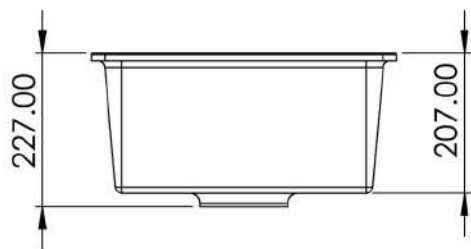

Harko

single tank alternative

section B

Length 450 mm

Width 450 mm

Depth 227 mm

Single Tank 450x450 mm

Color site