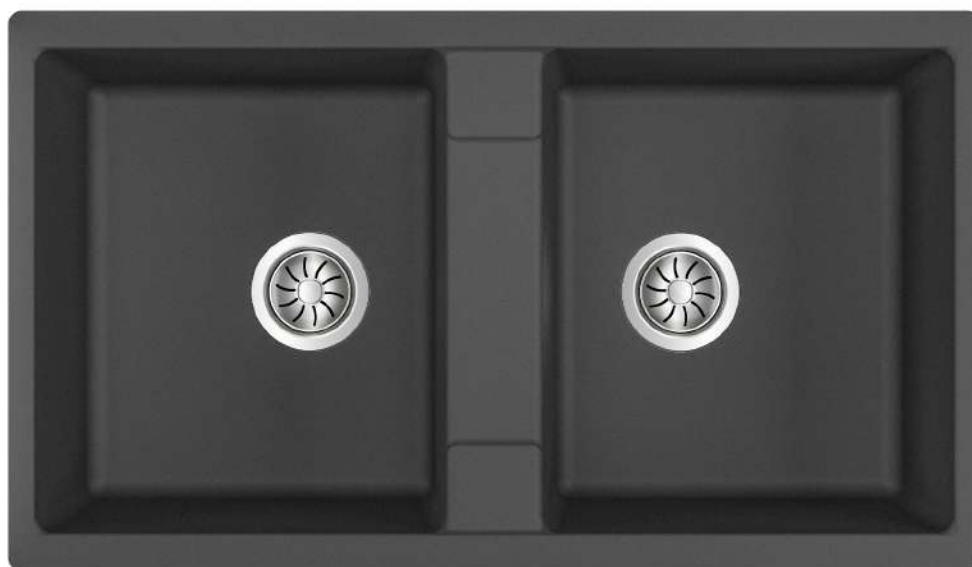

Dezhabrin

double tank alternative

Length 850 mm

Width 490 mm

Depth 207 mm

Color site