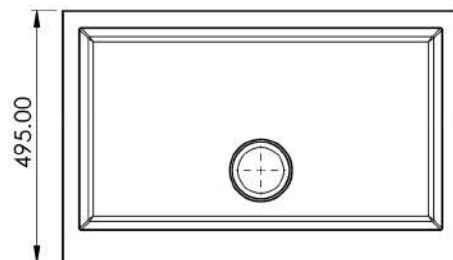

Lavan

single tank alternative

section A