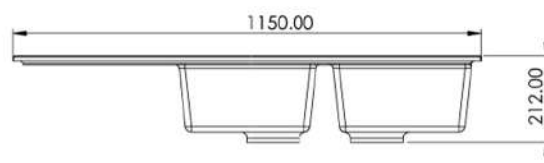

# Sharp

double tank alternative

section B

Length 1150 mm

Width 505 mm

Depth 190 mm

Color site