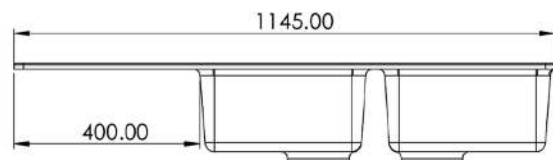

Lipar

double tank alternative

section B

Length 1145 mm

Width 490 mm

Depth 190 mm

Single Tank 440x330 mm

Color site