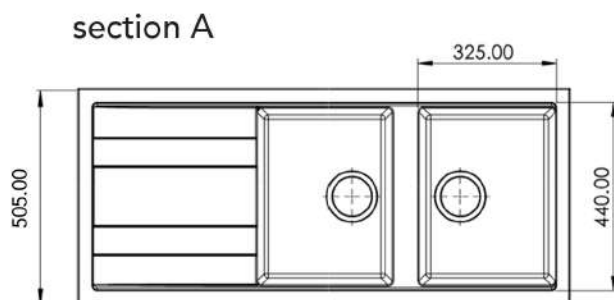

Sharp

double tank alternative