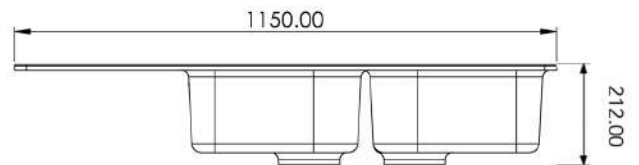

Kapri

double tank alternative

Length 1150 mm

Width 500 mm

Depth 190 mm

Color site

section B