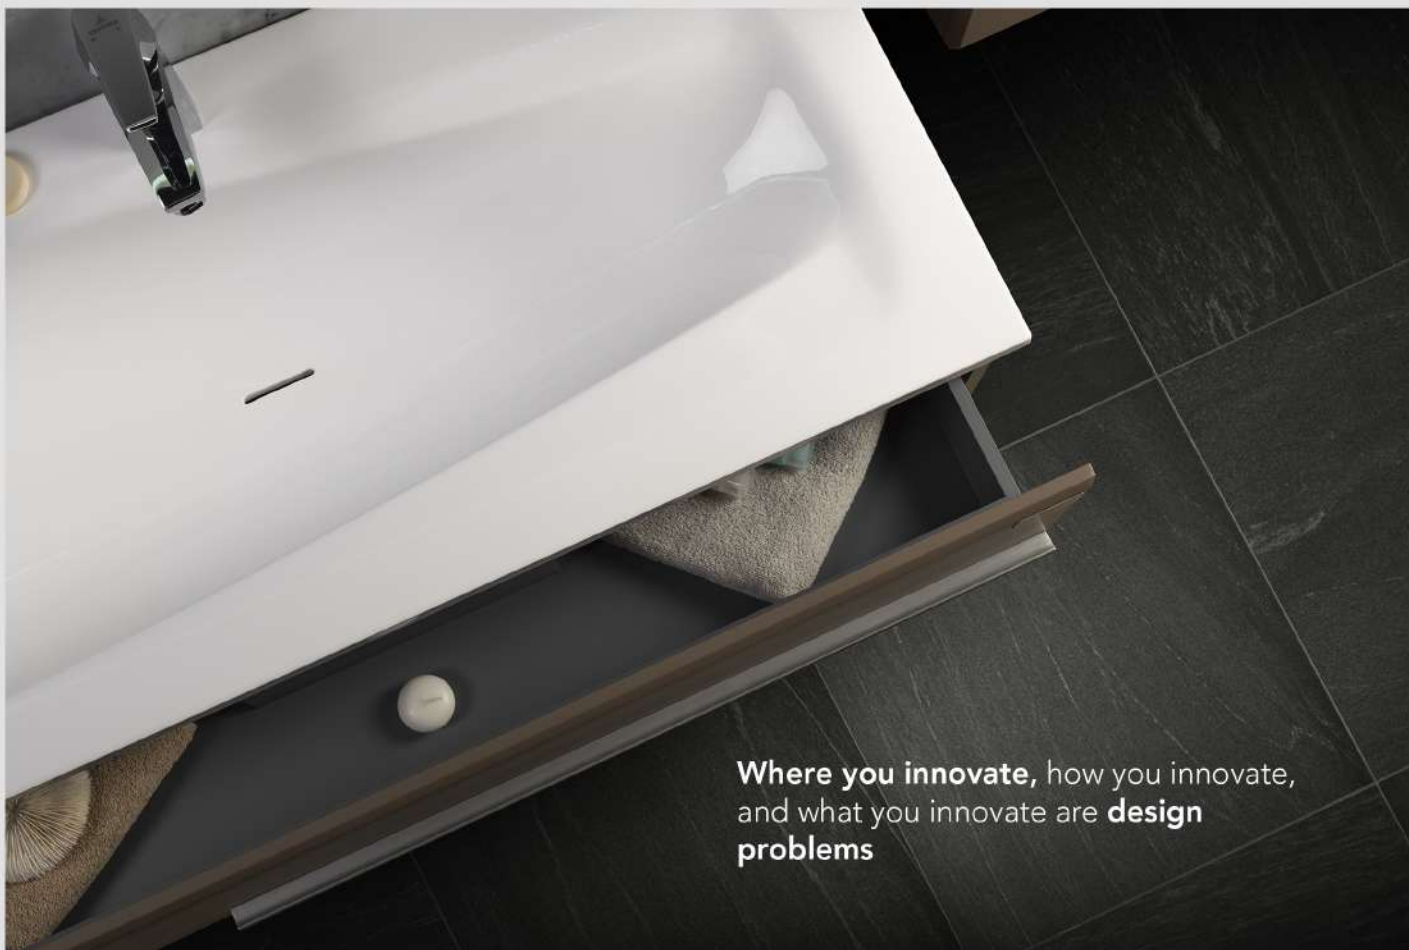

## RO735

**Main Cabinet**  
735x480x800

**Mirror**  
900x620

**Basin**  
735x480x150

**Side Cabinet**  
1450x600x320

more info on [rozetti.ir](http://rozetti.ir)

Where you innovate, how you innovate,  
and what you innovate are **design  
problems**