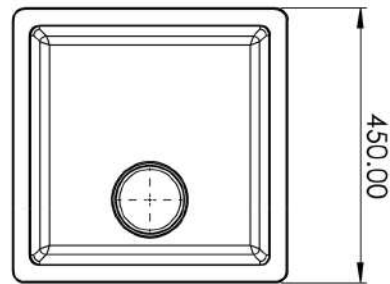

# Harko

single tank alternative

section A

section B

Length 450 mm

Width 450 mm

Depth 227 mm

Single Tank 450x450 mm