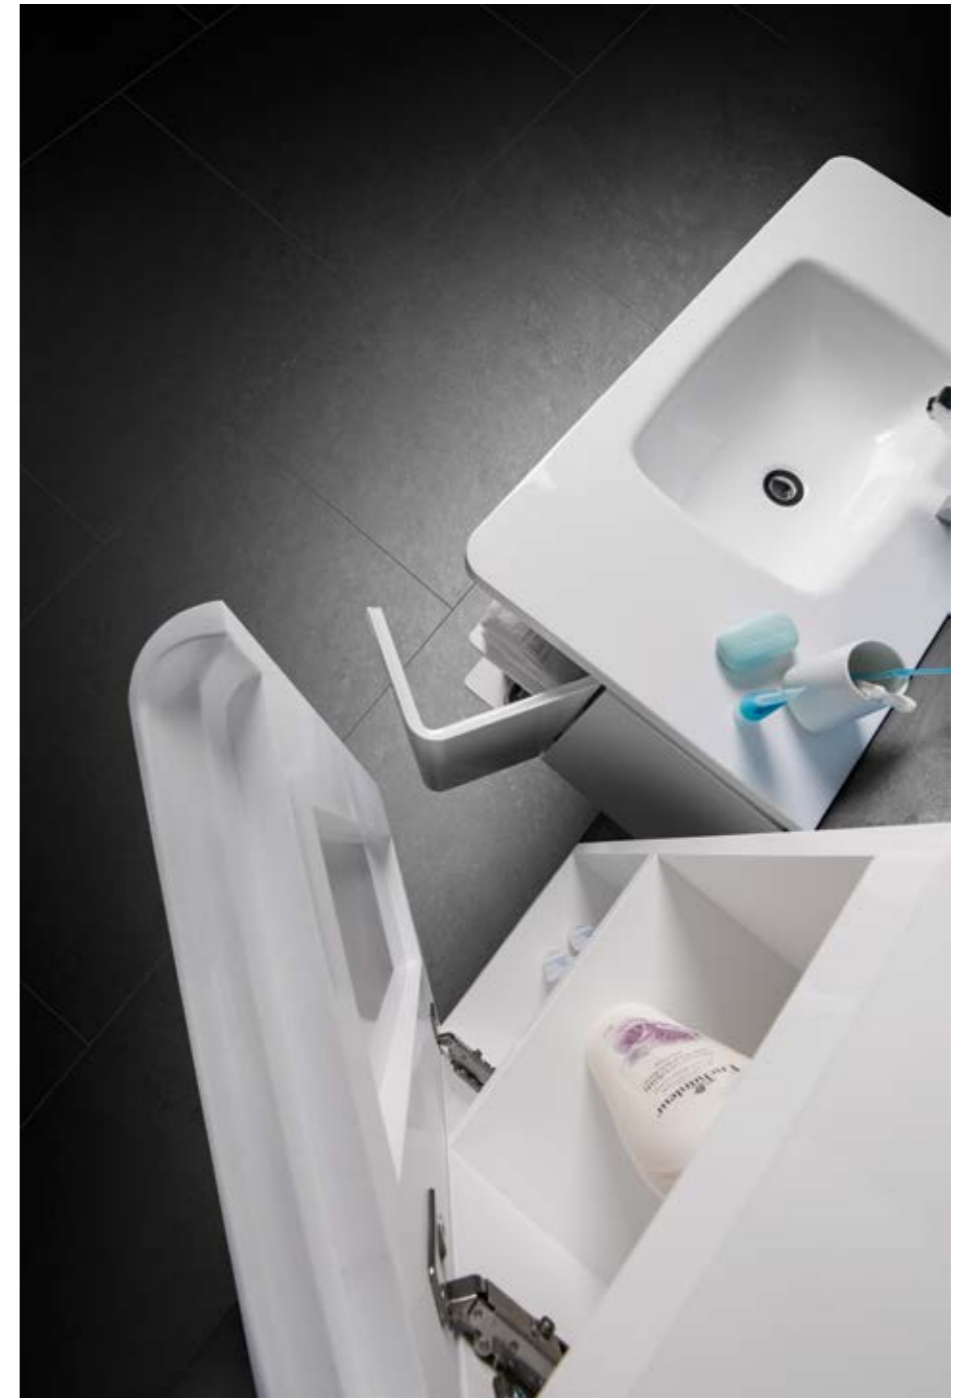

It is a novel and unique integration, combining the sense of design with uniqueness and innovation. It let everything immerse into a harmonious atmosphere. Sticking to the idea of simplicity, it has gentle lines.