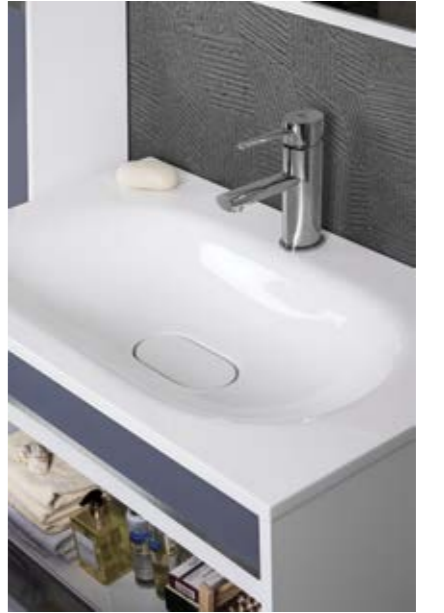

R750

Main Cabinet: 750x480x450 mm
Side Cabinet: 1200x280x180 mm
Mirror: 750x670 mm