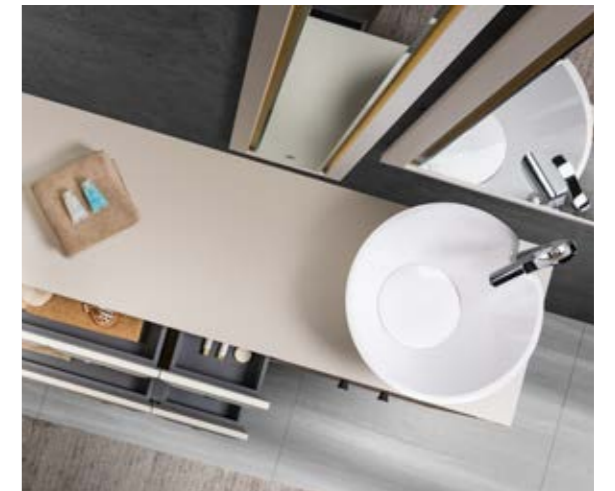

O900-B

Main Cabinet: 900x490x870 mm
Side Cabinet: 1530x350x300 mm
Mirror: 850x900 mm

Our designs are inspired and informed by your everyday routine to create a personal sanctuary where everything is exactly the way you want them.