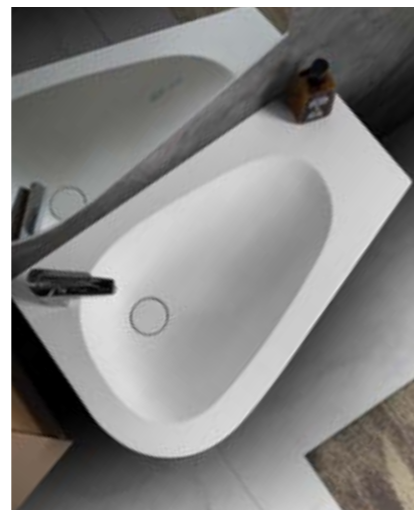

KZ801

Main Cabinet: 800x490x500 mm
Side Cabinet: 1350x280x300 mm
Mirror: 980x700 mm