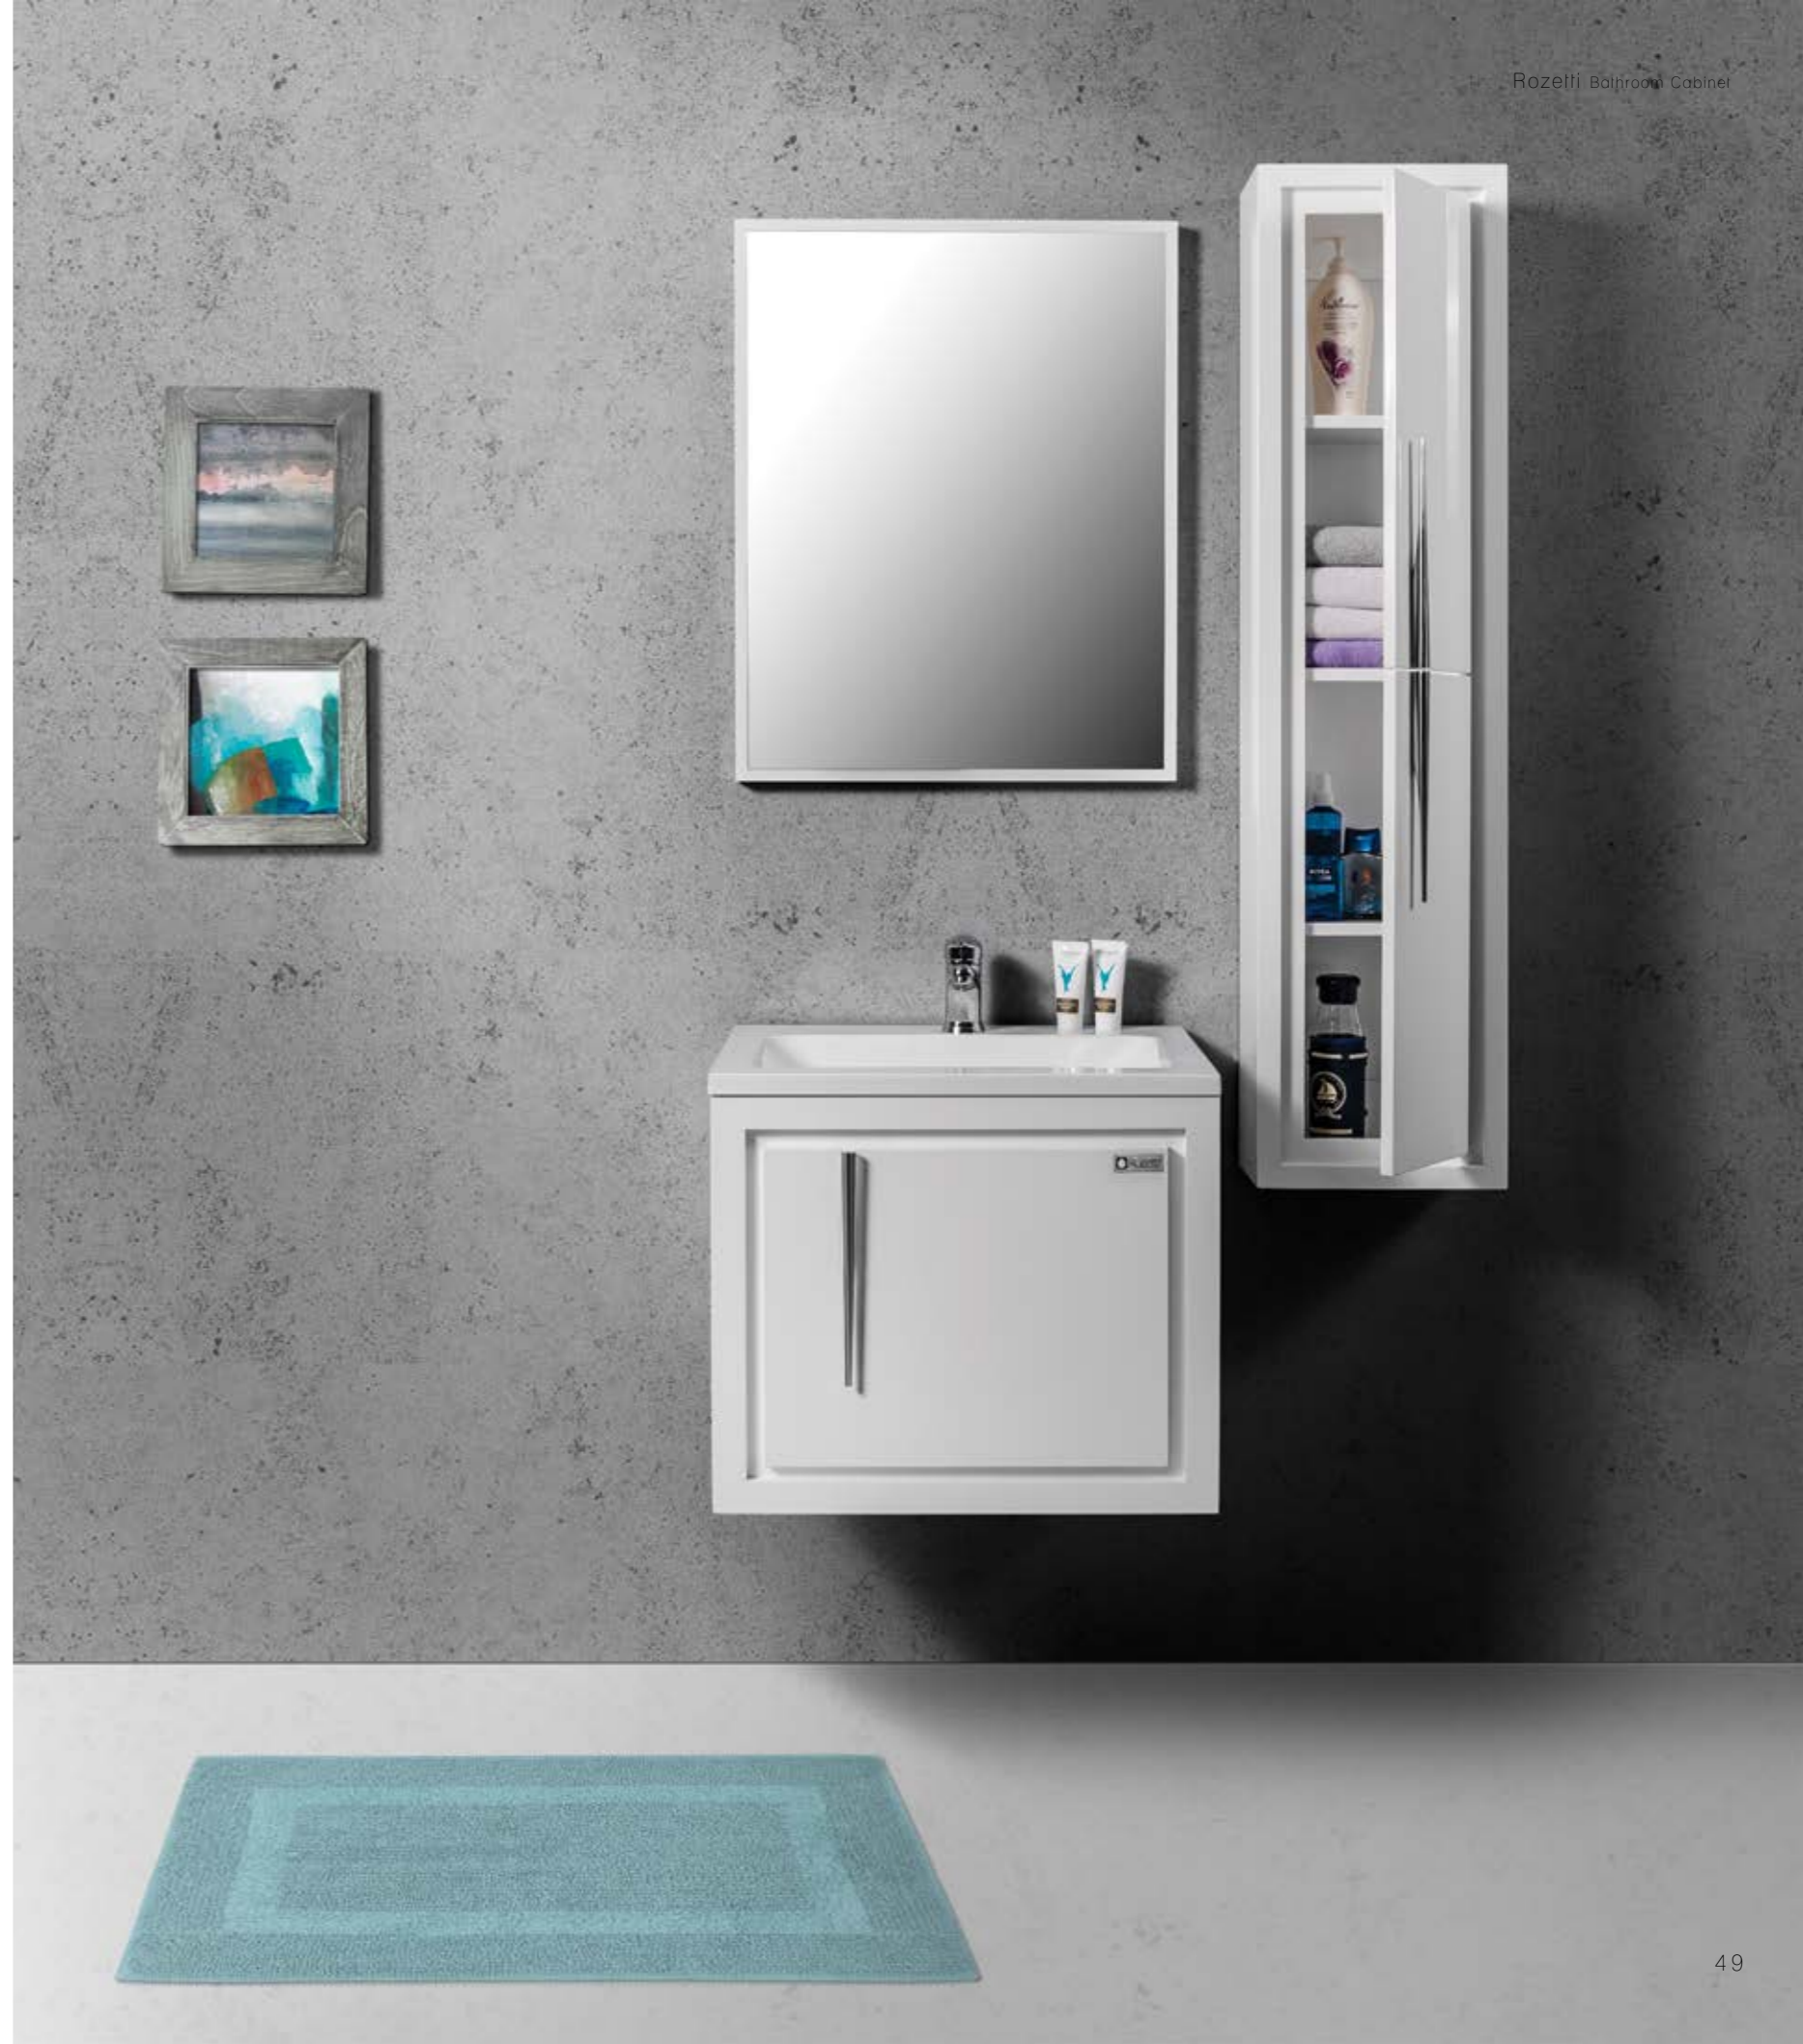

KZ600

Main Cabinet: 600x470x500 mm
Side Cabinet: 1200x280x180 mm
Mirror: 580x750 mm