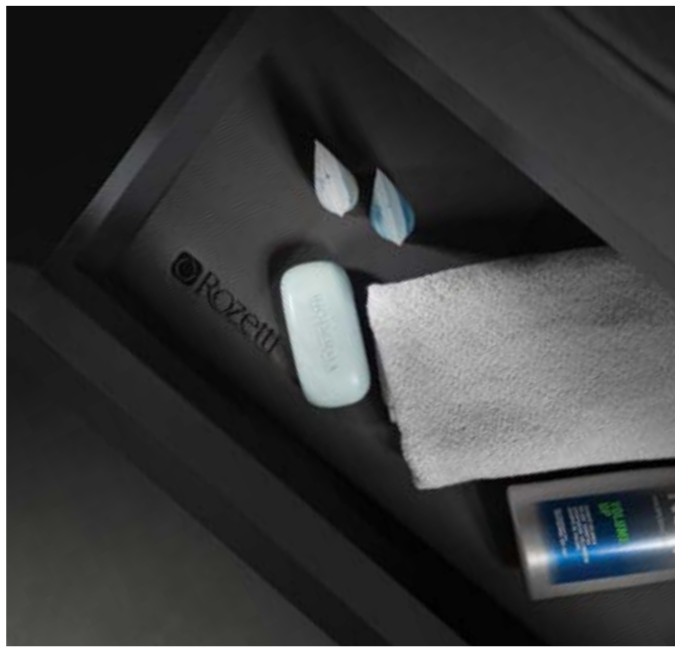

RO1200

Main Cabinet: 1200x480x400 mm
Side Cabinet: 1200x350x250 mm
Mirror: 1000x1000 mm