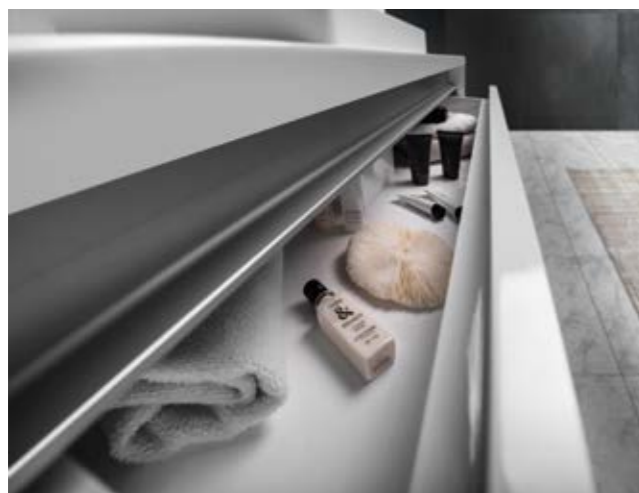

KZ900

Main Cabinet: 900x500x500 mm
Side Cabinet: 1200x280x180 mm
Mirror: 900x750 mm