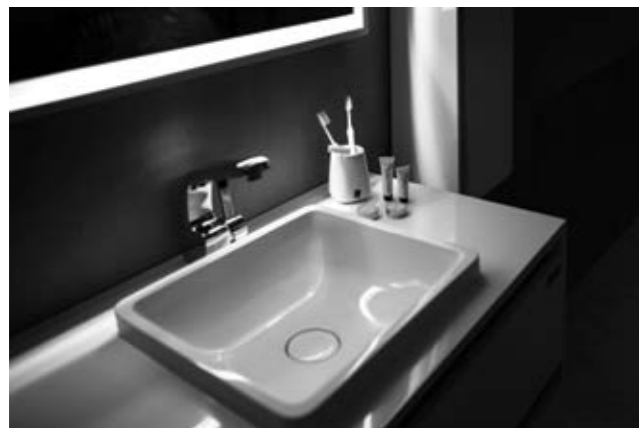

KZ900

Main Cabinet: 900x500x500 mm
Side Cabinet: 1200x280x180 mm
Mirror: 900x750 mm